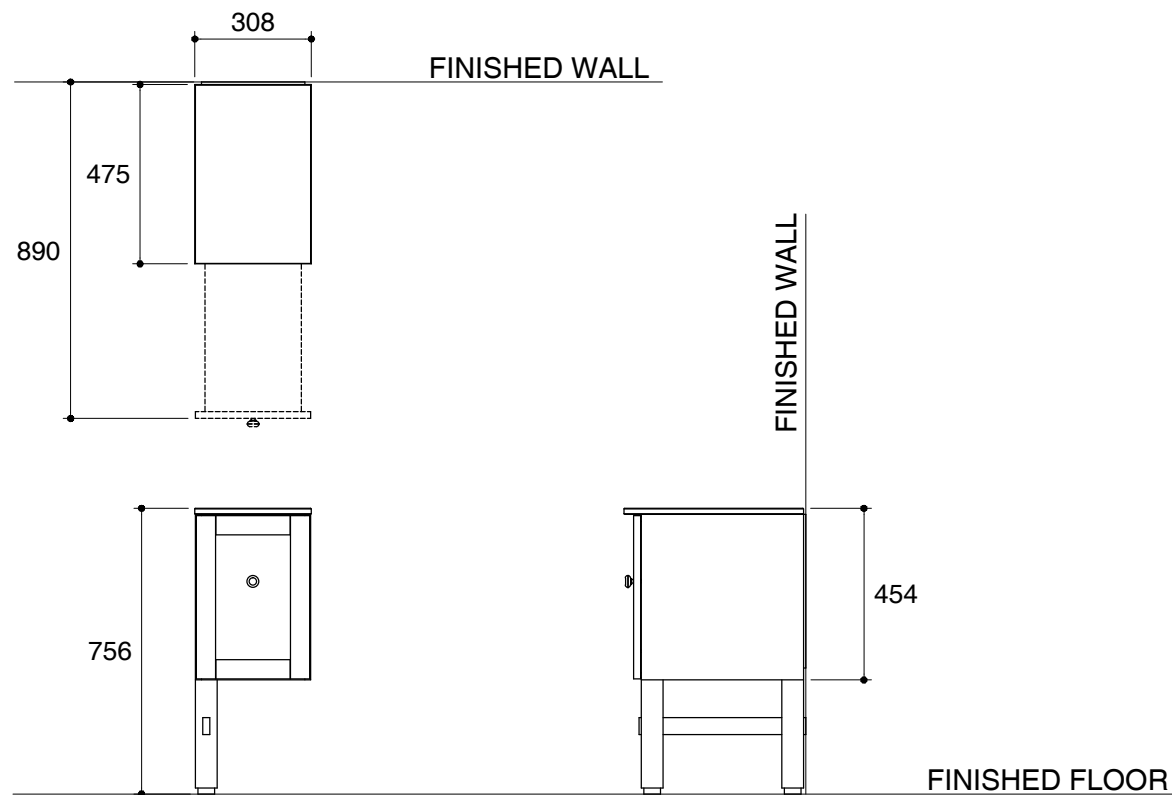

Dimensions are approximate.

Unit: mm

SKU	K-2607X-F69
Name	TRESHAM
Description	VANITY BRIDGE

**KOHLER**

\*The recommended dimension for installation can be adjusted according to user preferences and layout.