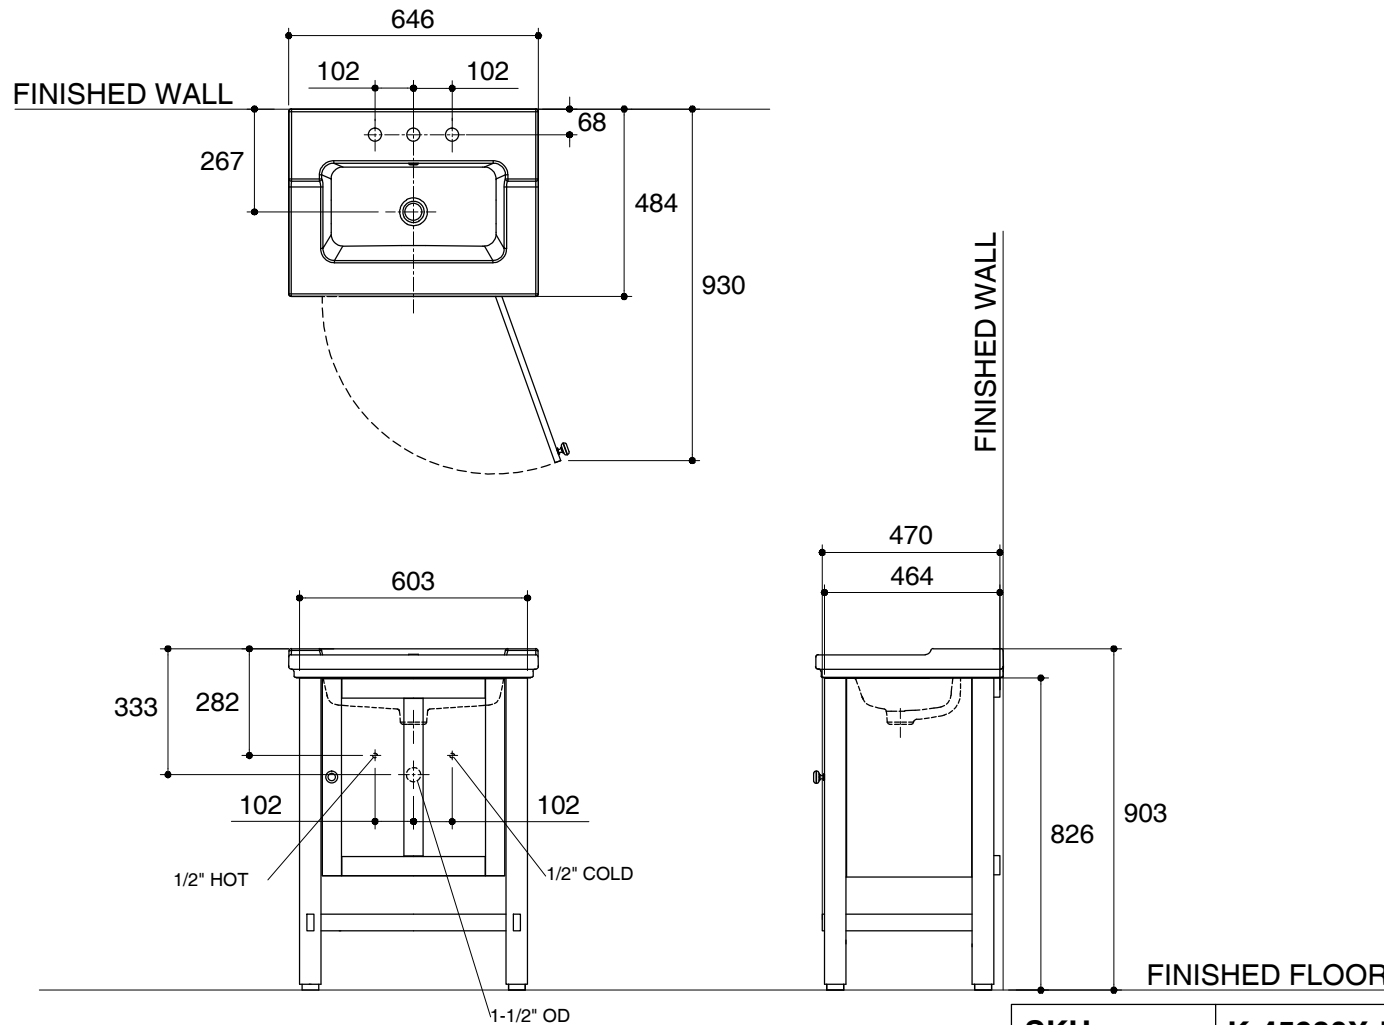

Dimensions are approximate.

Unit: mm

<b>SKU</b>	<b>K-45980X-R-F69</b>
<b>Name</b>	<b>TRESHAM</b>
<b>Description</b>	<b>VANITY 600 MM. (CABINET) RIGHT OPEN</b>

\*The recommended dimension for installation can be adjusted according to user preferences and layout.