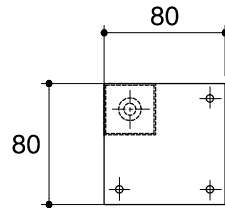

Dimensions are approximate.

Unit: mm

SKU	K-45405X-NA
Name	TOOBI
Description	BATHROOM FURNITURE FEET

*The recommended dimension for installation can be adjusted according to user preferences and layout.

KOHLER