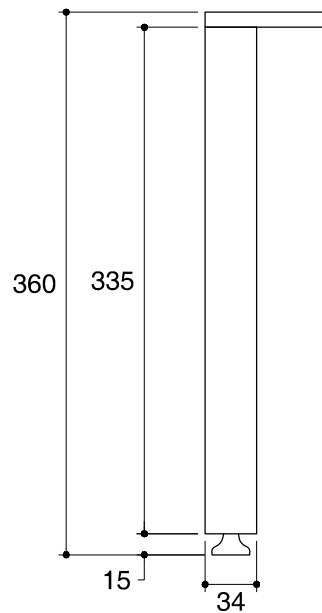

Dimensions are approximate.

Unit: mm

SKU	K-45405X-NA
Name	TOOBI
Description	BATHROOM FURNITURE FEET

*The recommended dimension for installation can be adjusted according to user preferences and layout.

KOHLER