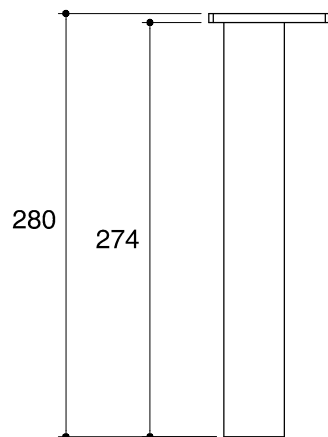

Dimensions are approximate.

Unit: mm

SKU	K-15045T-NA
Name	-
Description	BATHROOM FURNITURE FEET

KOHLER

*The recommended dimension for installation can be adjusted according to user preferences and layout.