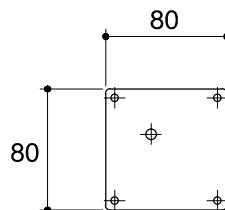

Dimensions are approximate.

Unit: mm

SKU	K-15045T-NA
Name	-
Description	BATHROOM FURNITURE FEET

KOHLER

*The recommended dimension for installation can be adjusted according to user preferences and layout.