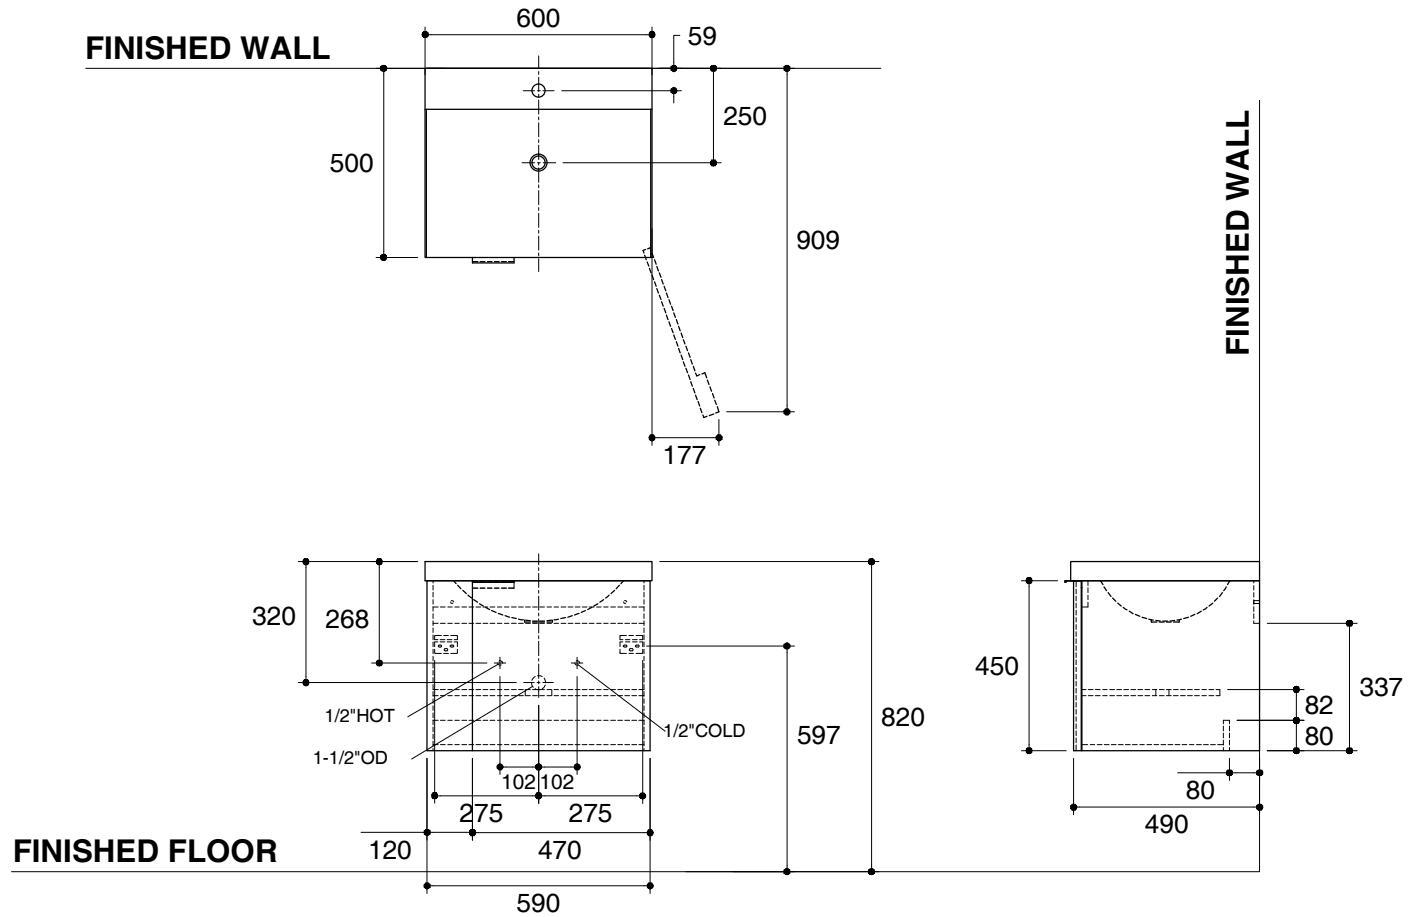

Dimensions are approximate.

Unit: mm

SKU	K-45472X-BWP
Name	TOOBI
Description	600 MM. BASIN CABINET

KOHLER

*The recommended dimension for installation can be adjusted according to user preferences and layout.