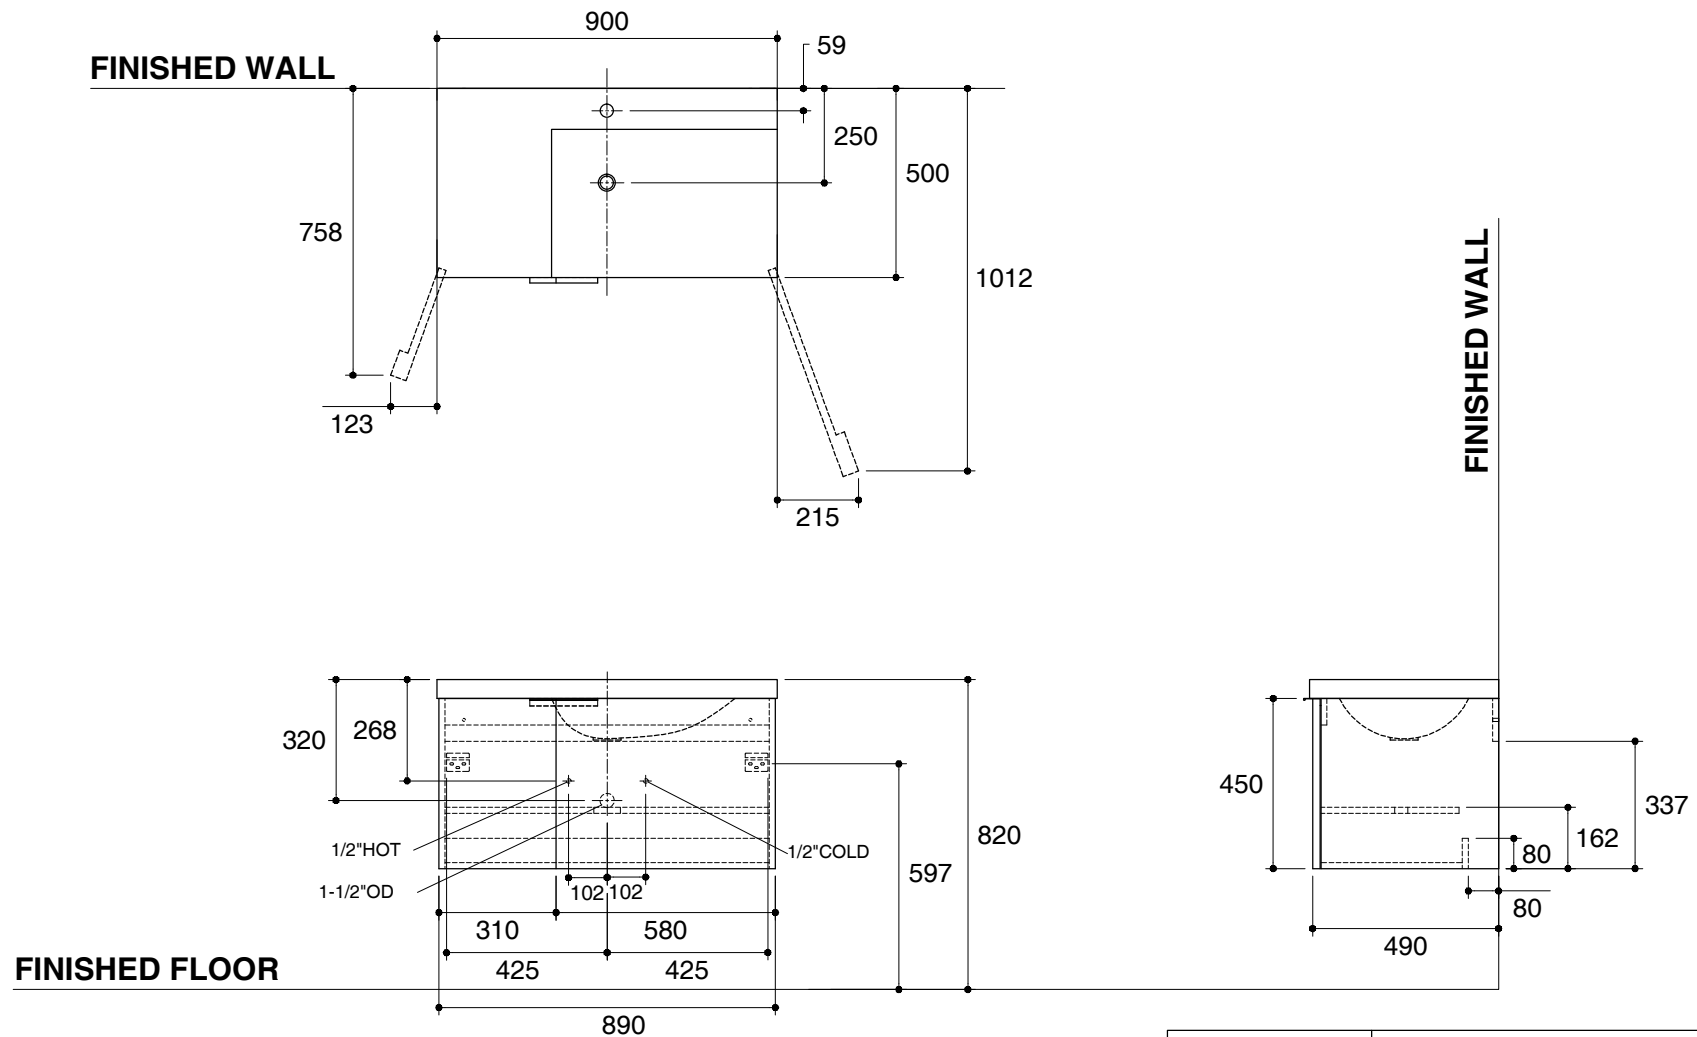

Dimensions are approximate.

Unit: mm

SKU	K-45470X-BWP
Name	TOOBI
Description	900 MM. BASIN CABINET

KOHLER

*The recommended dimension for installation can be adjusted according to user preferences and layout.