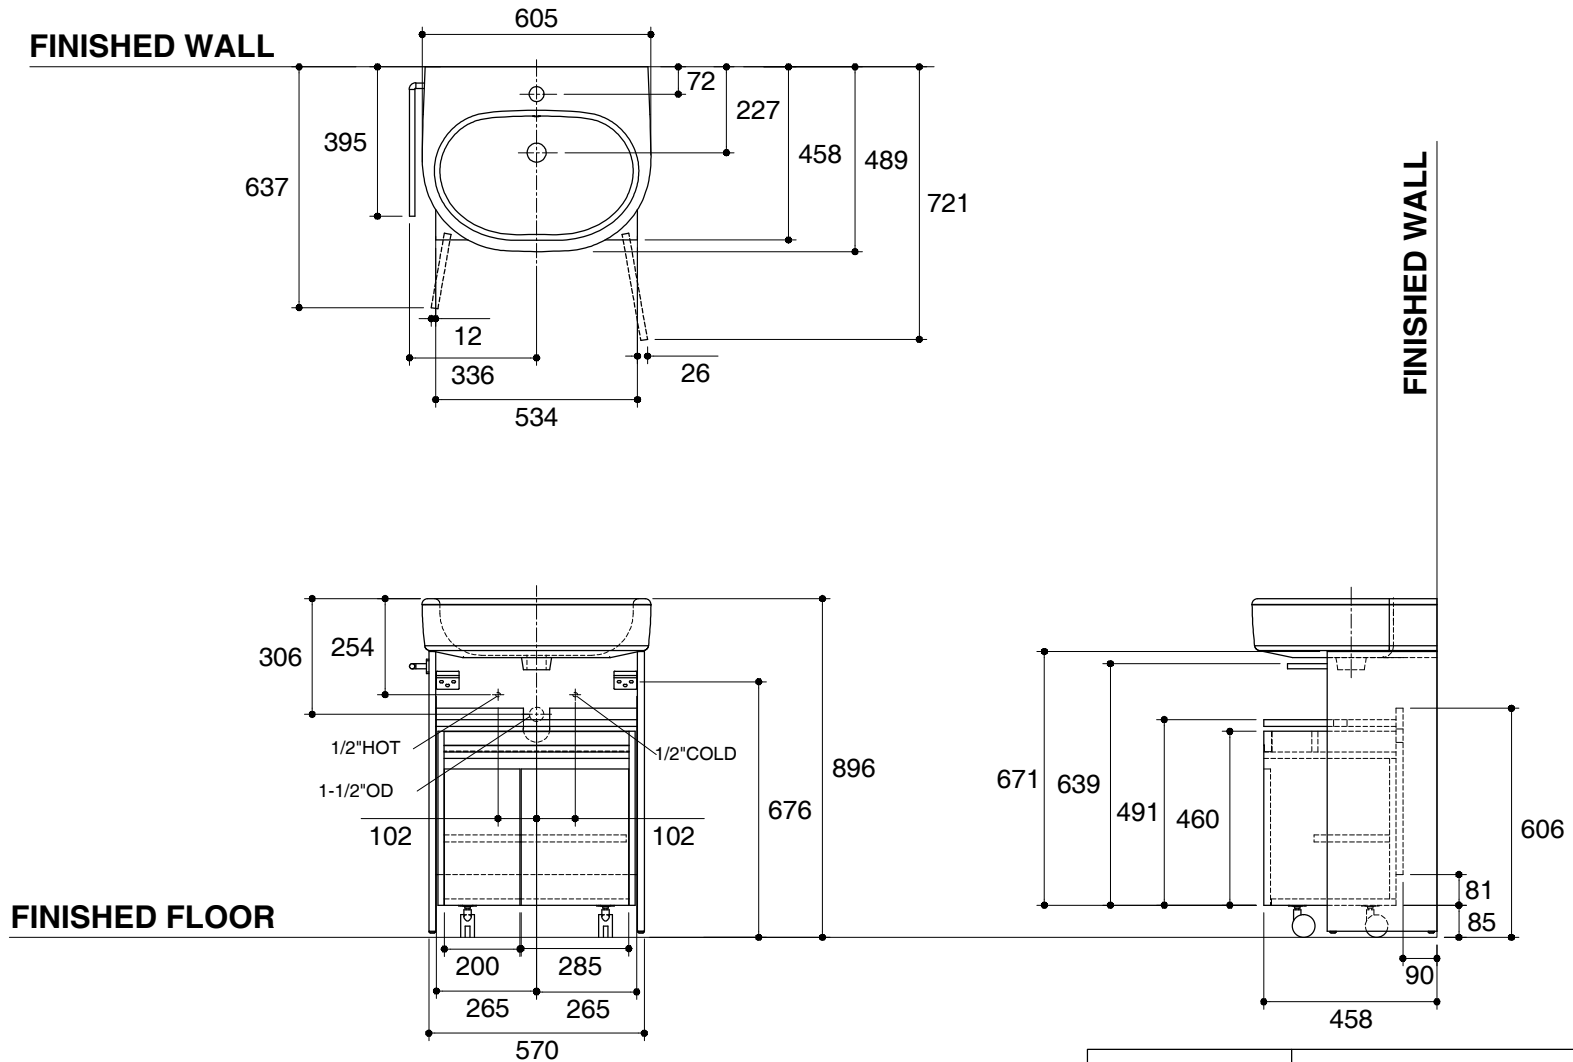

Dimensions are approximate.

Unit: mm

SKU	K-12116T-F61
Name	CANDIDE
Description	BASIN CABINET

KOHLER

*The recommended dimension for installation can be adjusted according to user preferences and layout.