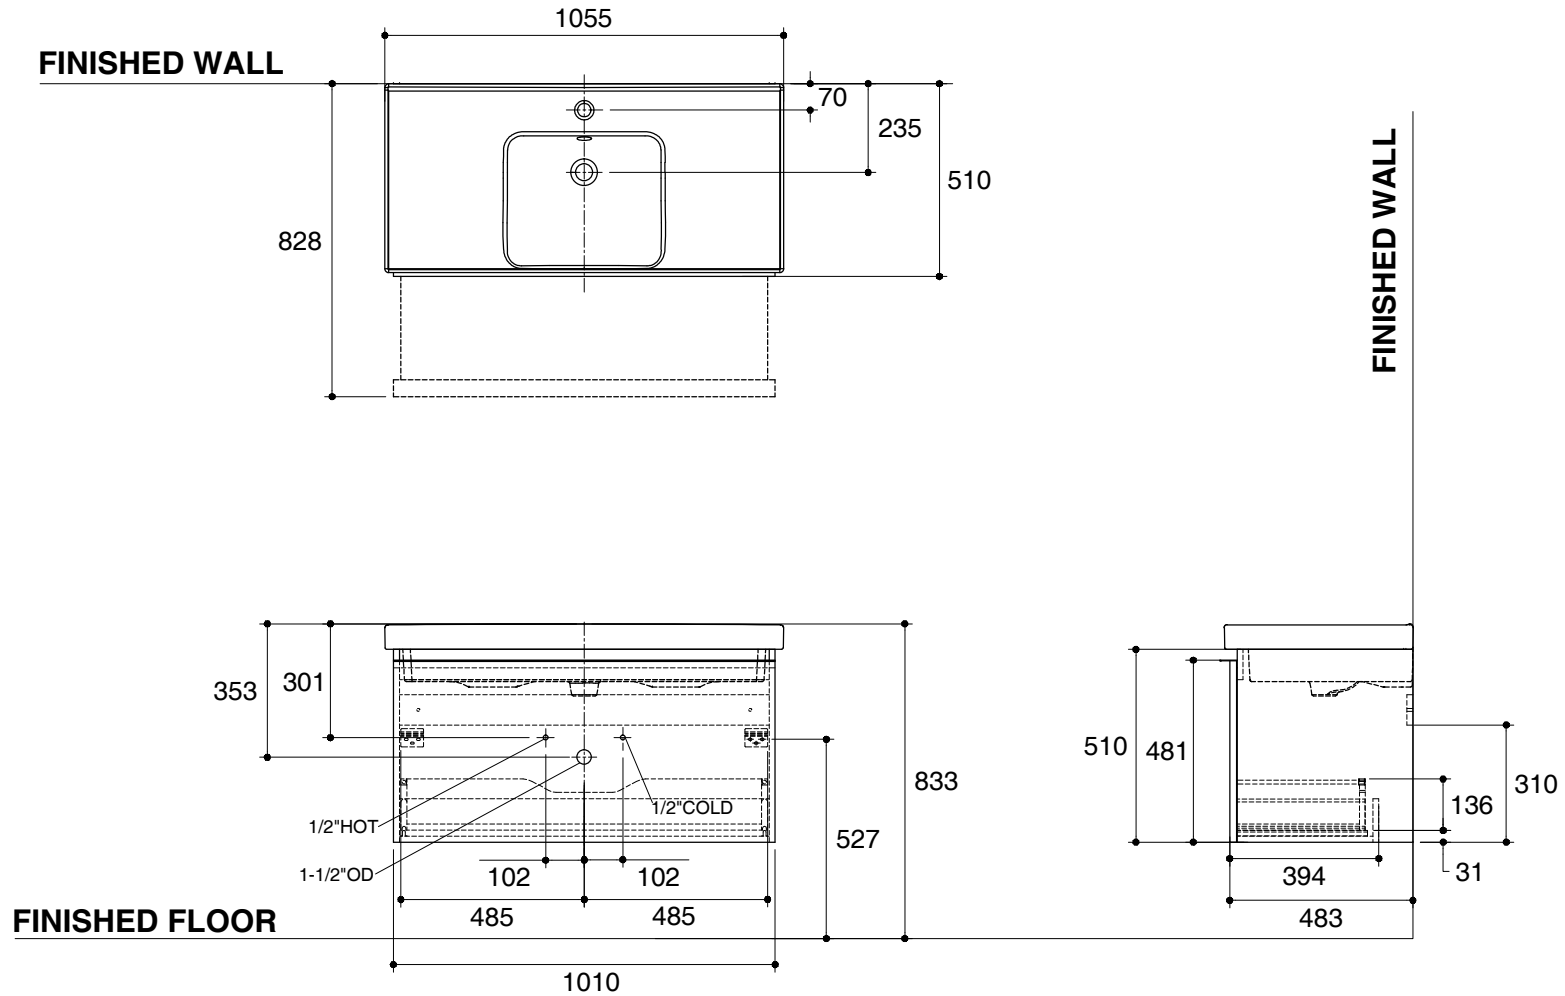

Dimensions are approximate.

Unit: mm

SKU	K-14334T-0
Name	REACH
Description	1000 MM. CABINET

**KOHLER**

\*The recommended dimension for installation can be adjusted according to user preferences and layout.