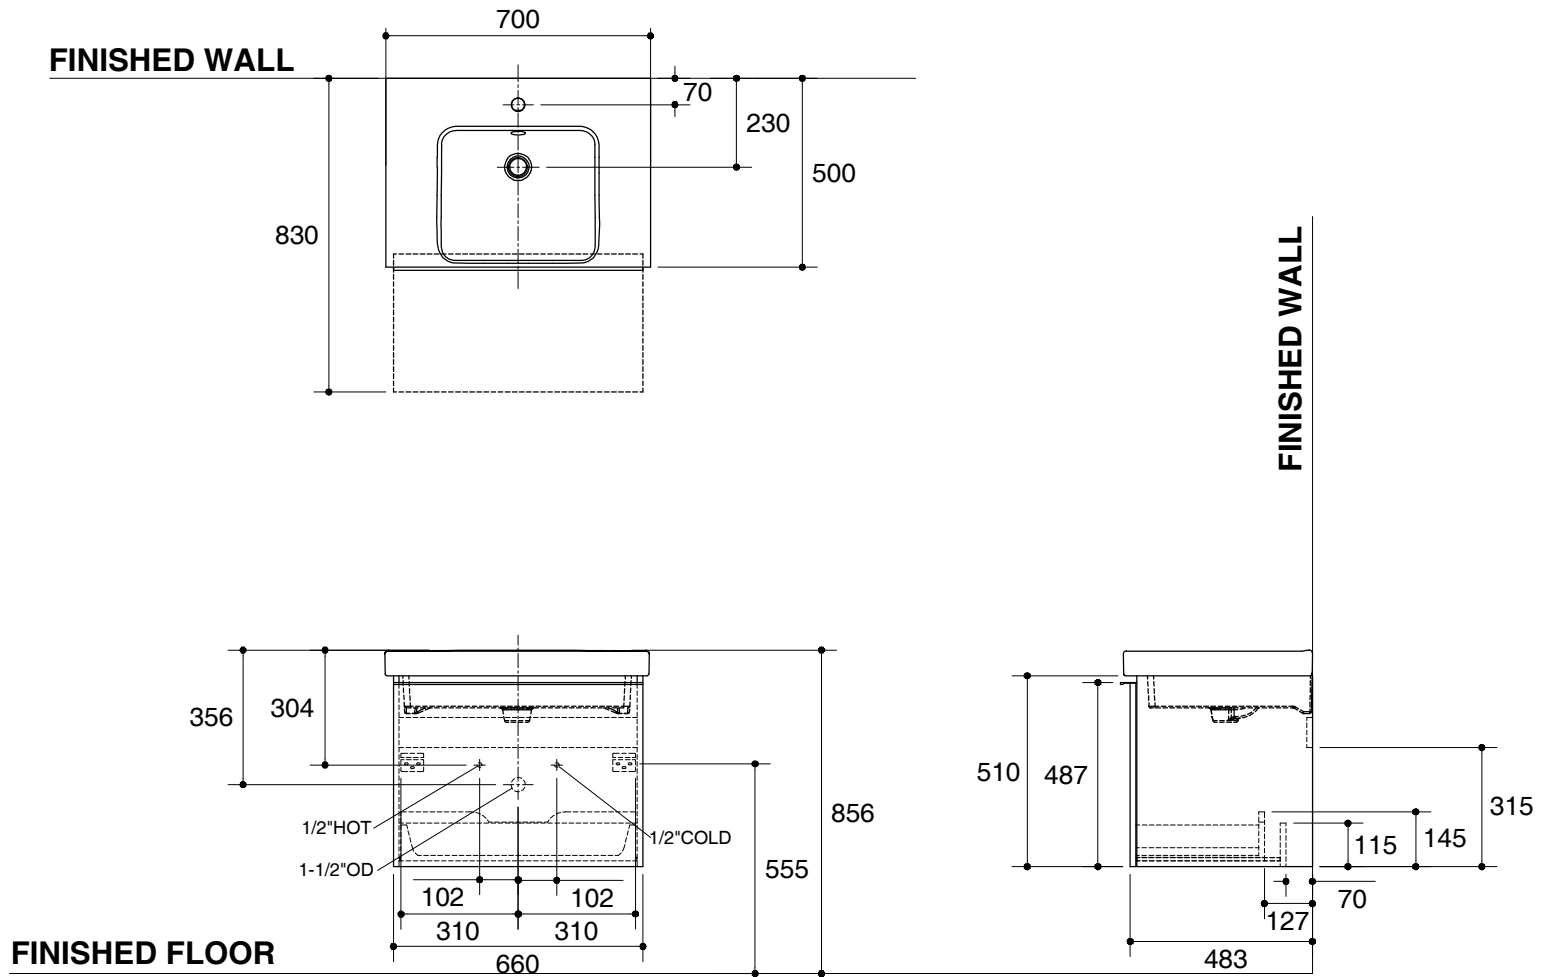

Dimensions are approximate.

Unit: mm

SKU	K-14333T-0
Name	REACH
Description	600 MM. BASIN CABINET

KOHLER

*The recommended dimension for installation can be adjusted according to user preferences and layout.