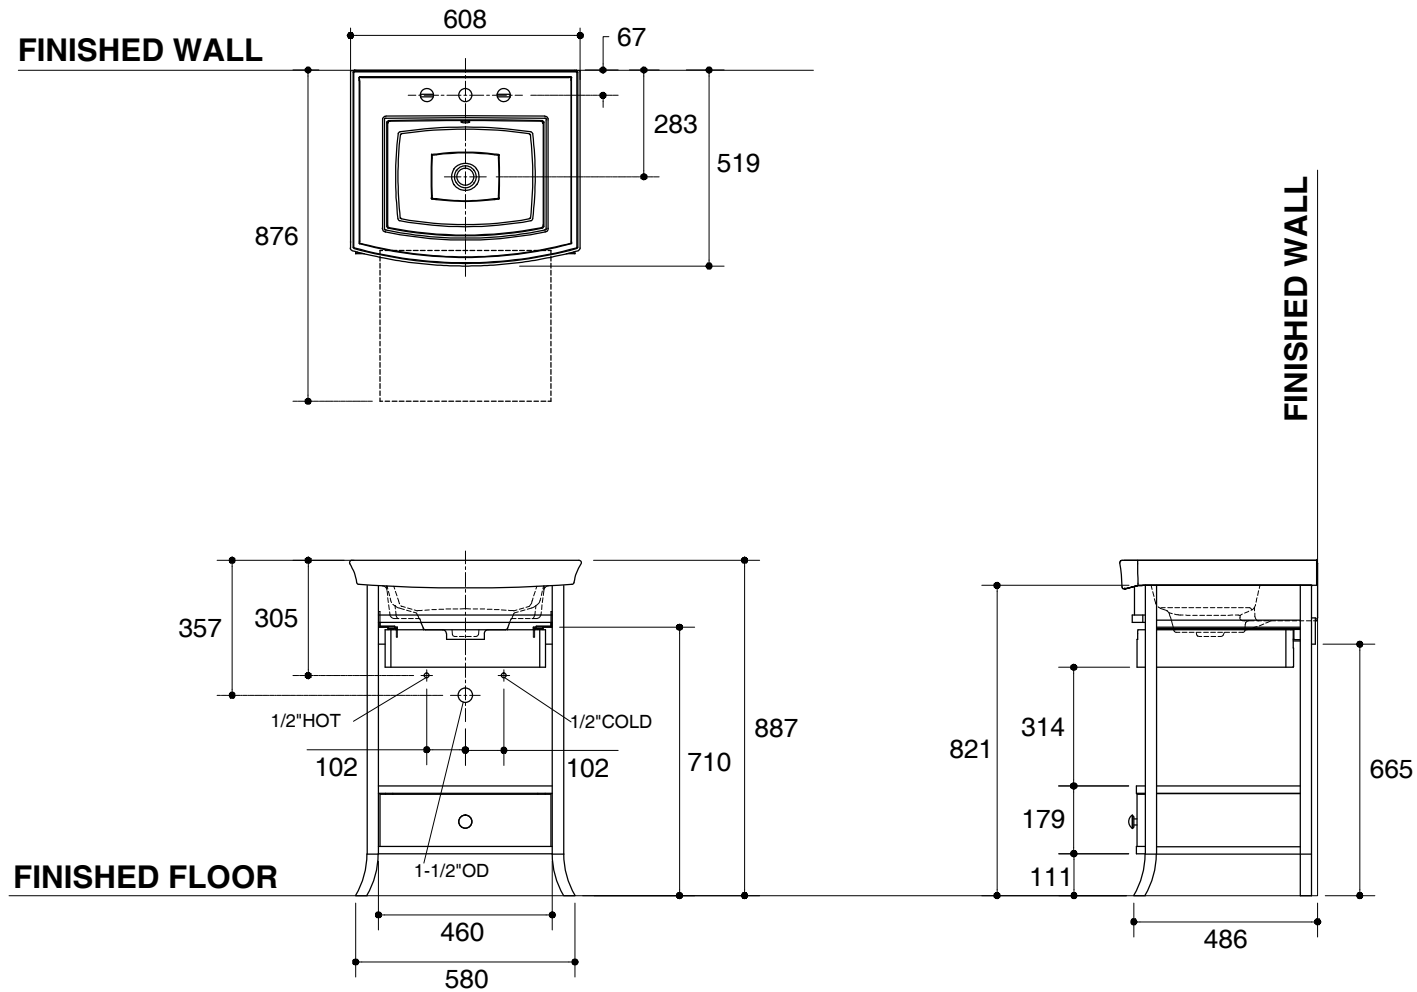

Dimensions are approximate.

Unit: mm

SKU	K-2449T-F2
Name	ARCHER
Description	BASIN CABINET

*The recommended dimension for installation can be adjusted according to user preferences and layout.