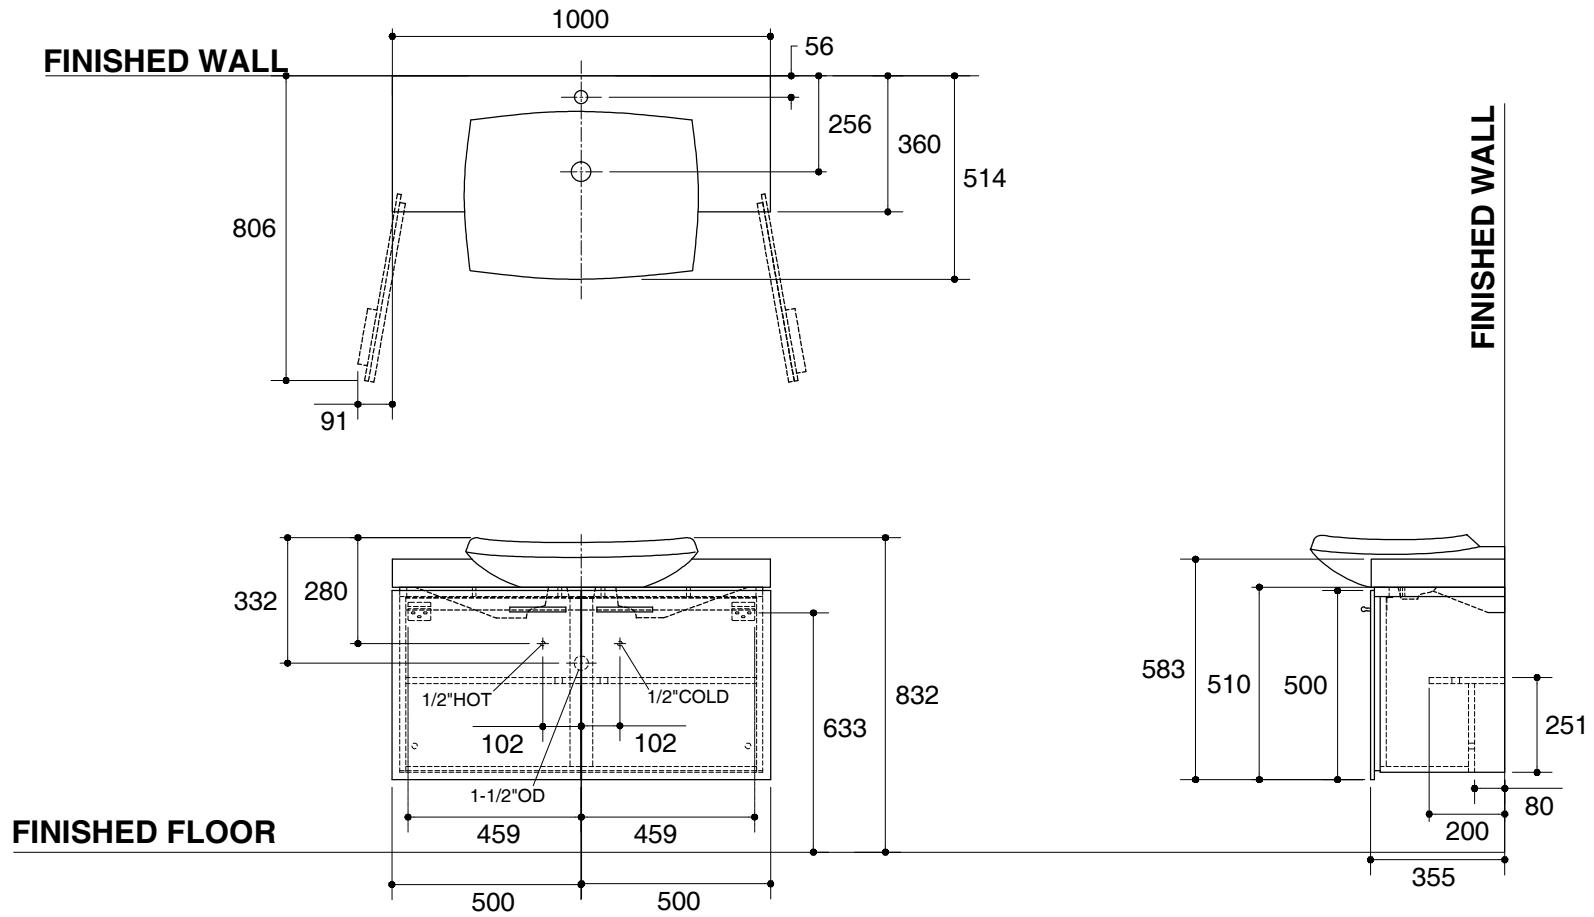

Dimensions are approximate.

Unit: mm

SKU	K-19611T-DC
Name	ESCALE
Description	BASIN CABINET

KOHLER

*The recommended dimension for installation can be adjusted according to user preferences and layout.