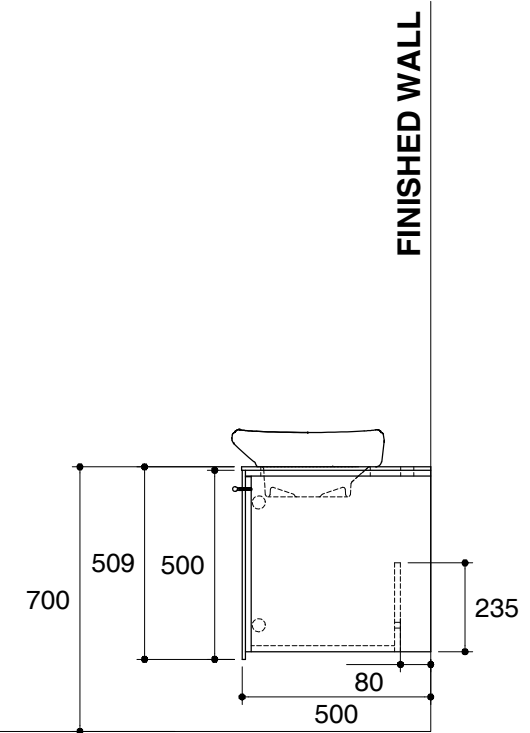

Dimensions are approximate.

Unit: mm

FINISHED FLOOR

FINISHED WALL

SKU	K-19612T-DC
Name	ESCALE
Description	500 MM. BASIN CABINET

*The recommended dimension for installation can be adjusted according to user preferences and layout.