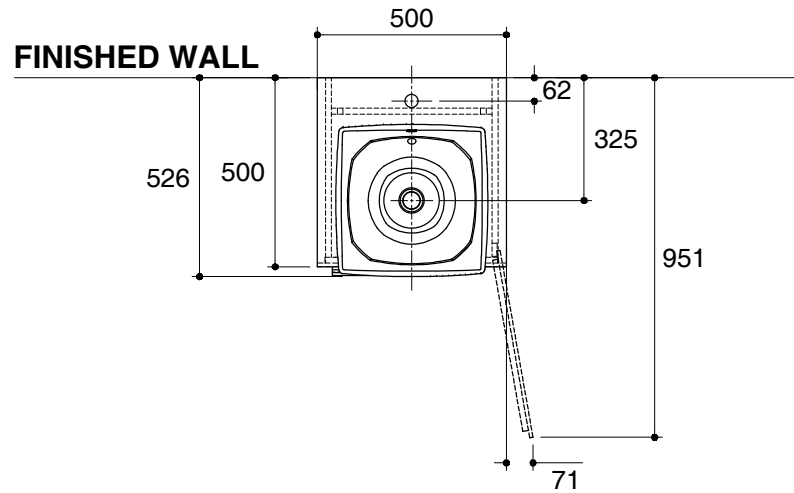

Dimensions are approximate.

Unit: mm

FINISHED FLOOR

FINISHED WALL

SKU	K-19612T-DC
Name	ESCALE
Description	500 MM. BASIN CABINET

*The recommended dimension for installation can be adjusted according to user preferences and layout.