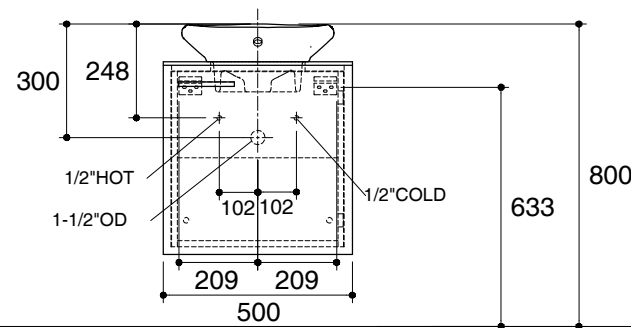

Dimensions are approximate.

Unit: mm

FINISHED FLOOR

FINISHED WALL

SKU	K-19612T-DC
Name	ESCALE
Description	500 MM. BASIN CABINET

*The recommended dimension for installation can be adjusted according to user preferences and layout.