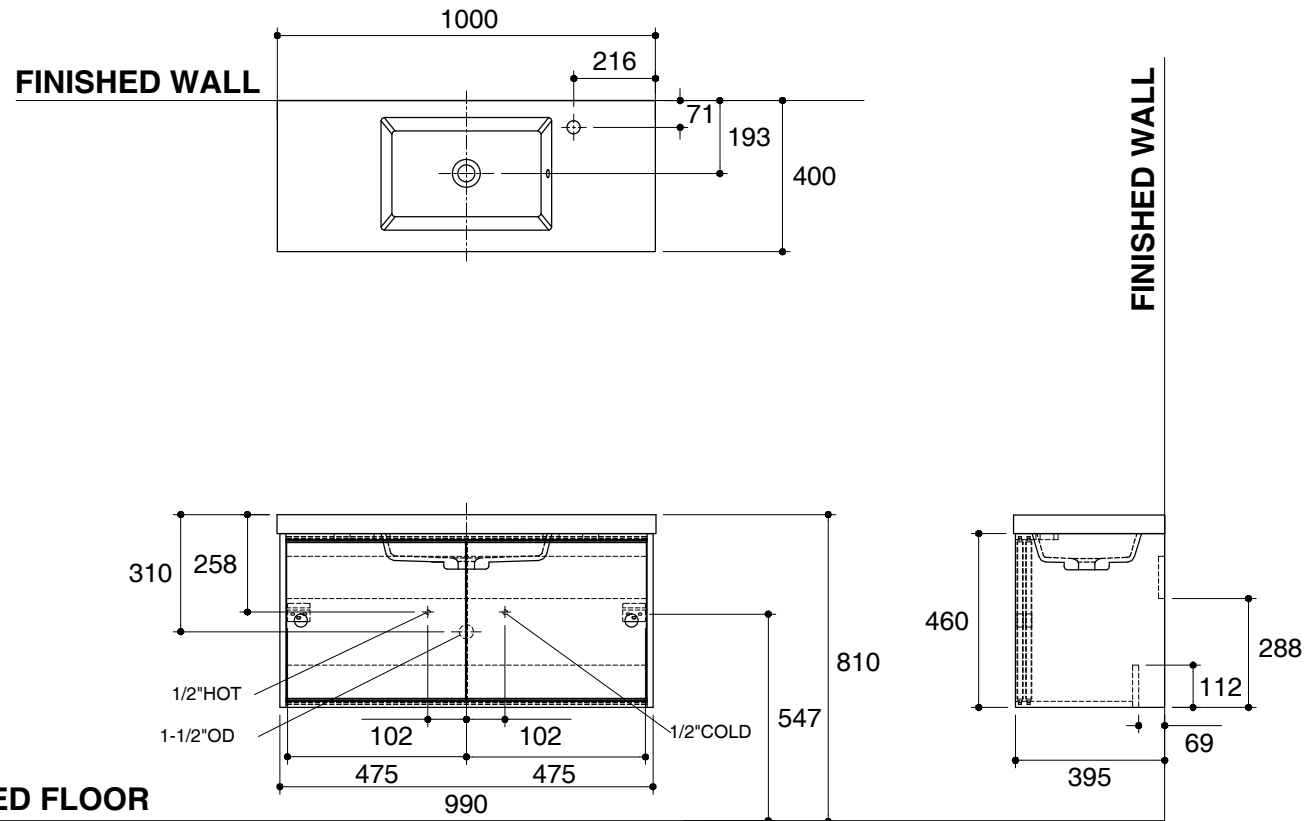

Dimensions are approximate.

Unit: mm

SKU	K-15228X-GZ
Name	SLIM
Description	1000 MM. BASIN CABINET

*The recommended dimension for installation can be adjusted according to user preferences and layout.

KOHLER