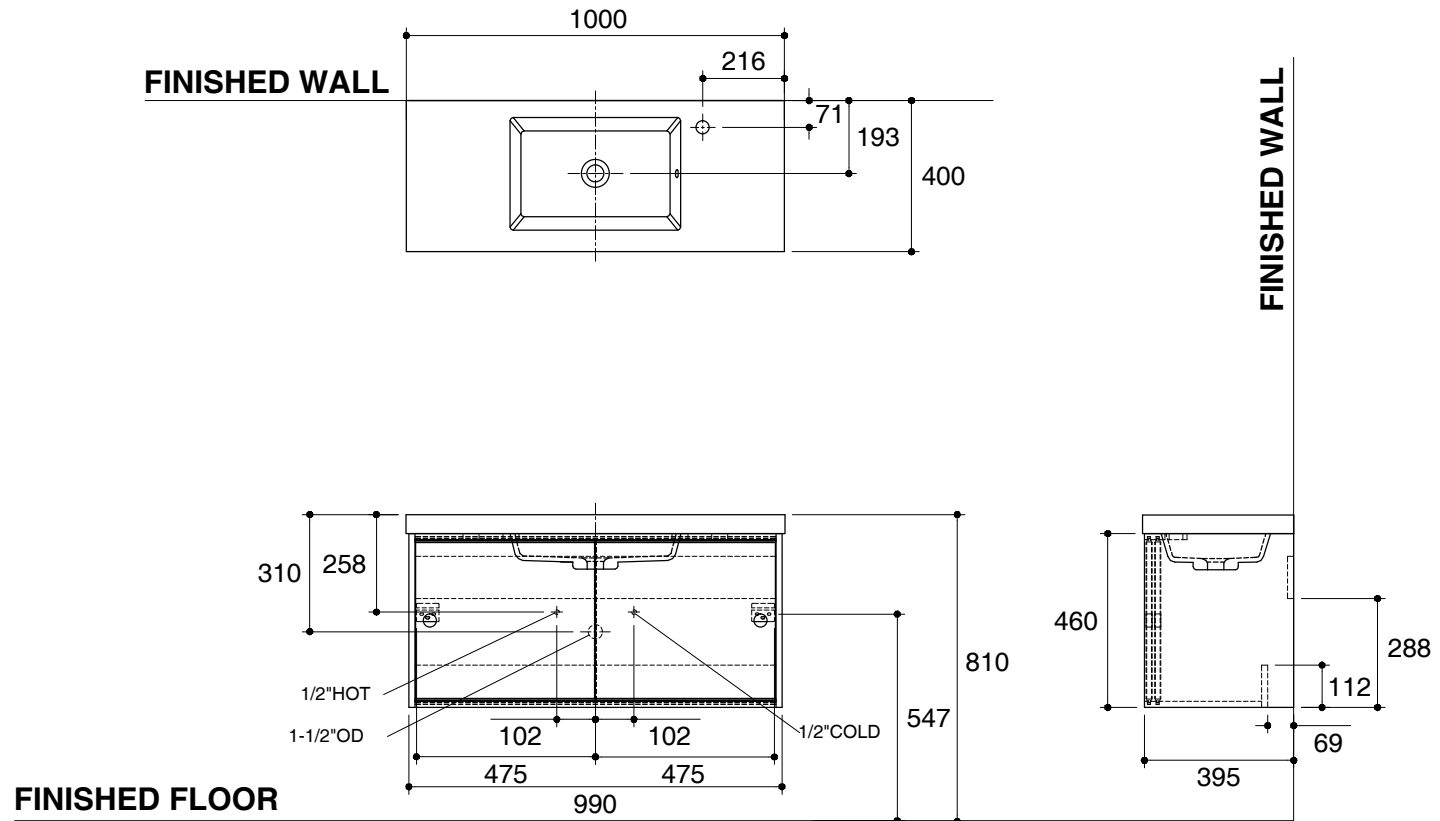

Dimensions are approximate.

Unit: mm

SKU	K-15228X-FZ
Name	SLIM
Description	1000 MM. BASIN CABINET

KOHLER

*The recommended dimension for installation can be adjusted according to user preferences and layout.