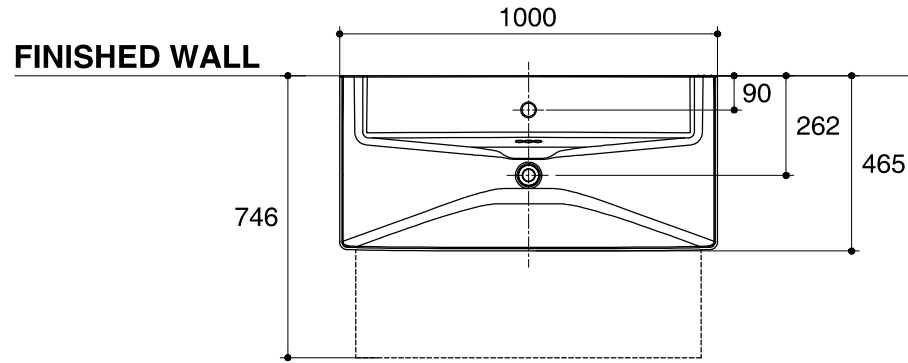

Dimensions are approximate.

Unit: mm

Drain	Waste Trap	X	A	B
834753-CP	9071T-CP	487	828	328
	9362T-CP	540	880	380
7119T-CP	9071T-CP	487	828	328
	9362T-CP	540	880	380
-	7383T-CP	540	880	380

FINISHED FLOOR

SKU	K-9273X-DT1
Name	REVE
Description	BASIN CABINET

KOHLER

*The recommended dimension for installation can be adjusted according to user preferences and layout.