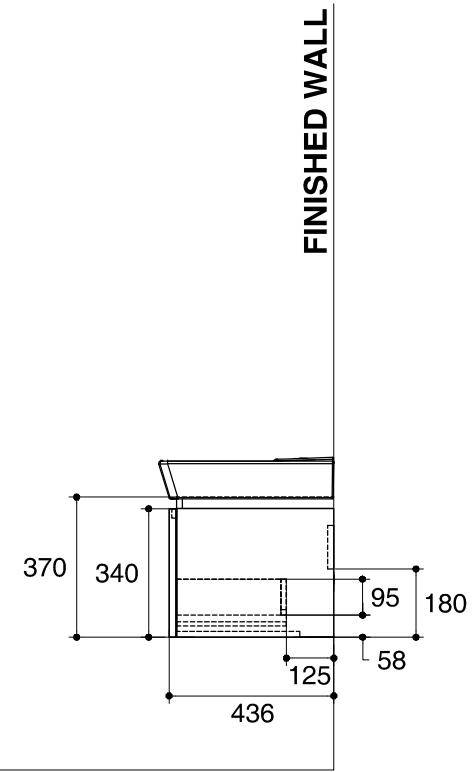

Dimensions are approximate.

Unit: mm

Drain	Waste Trap	X	A	B
834753-CP	9071T-CP	487	828	328
	9362T-CP	540	880	380
7119T-CP	9071T-CP	487	828	328
	9362T-CP	540	880	380
-	7383T-CP	540	880	380

FINISHED FLOOR

SKU	K-9273X-DT1
Name	REVE
Description	BASIN CABINET

KOHLER

*The recommended dimension for installation can be adjusted according to user preferences and layout.