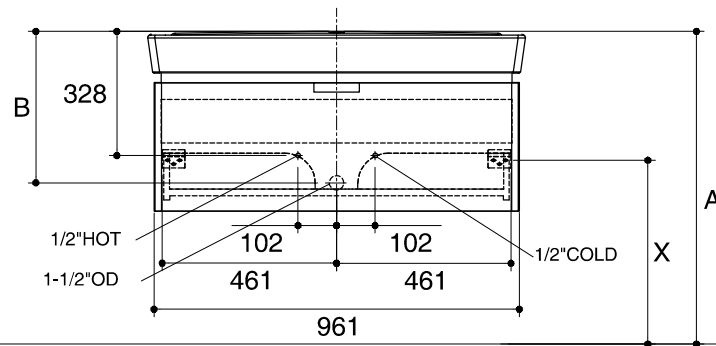

Dimensions are approximate.

Unit: mm

Drain	Waste Trap	X	A	B
834753-CP	9071T-CP	487	828	328
	9362T-CP	540	880	380
7119T-CP	9071T-CP	487	828	328
	9362T-CP	540	880	380
-	7383T-CP	540	880	380

FINISHED FLOOR

SKU	K-9273X-DT1
Name	REVE
Description	BASIN CABINET

KOHLER

*The recommended dimension for installation can be adjusted according to user preferences and layout.