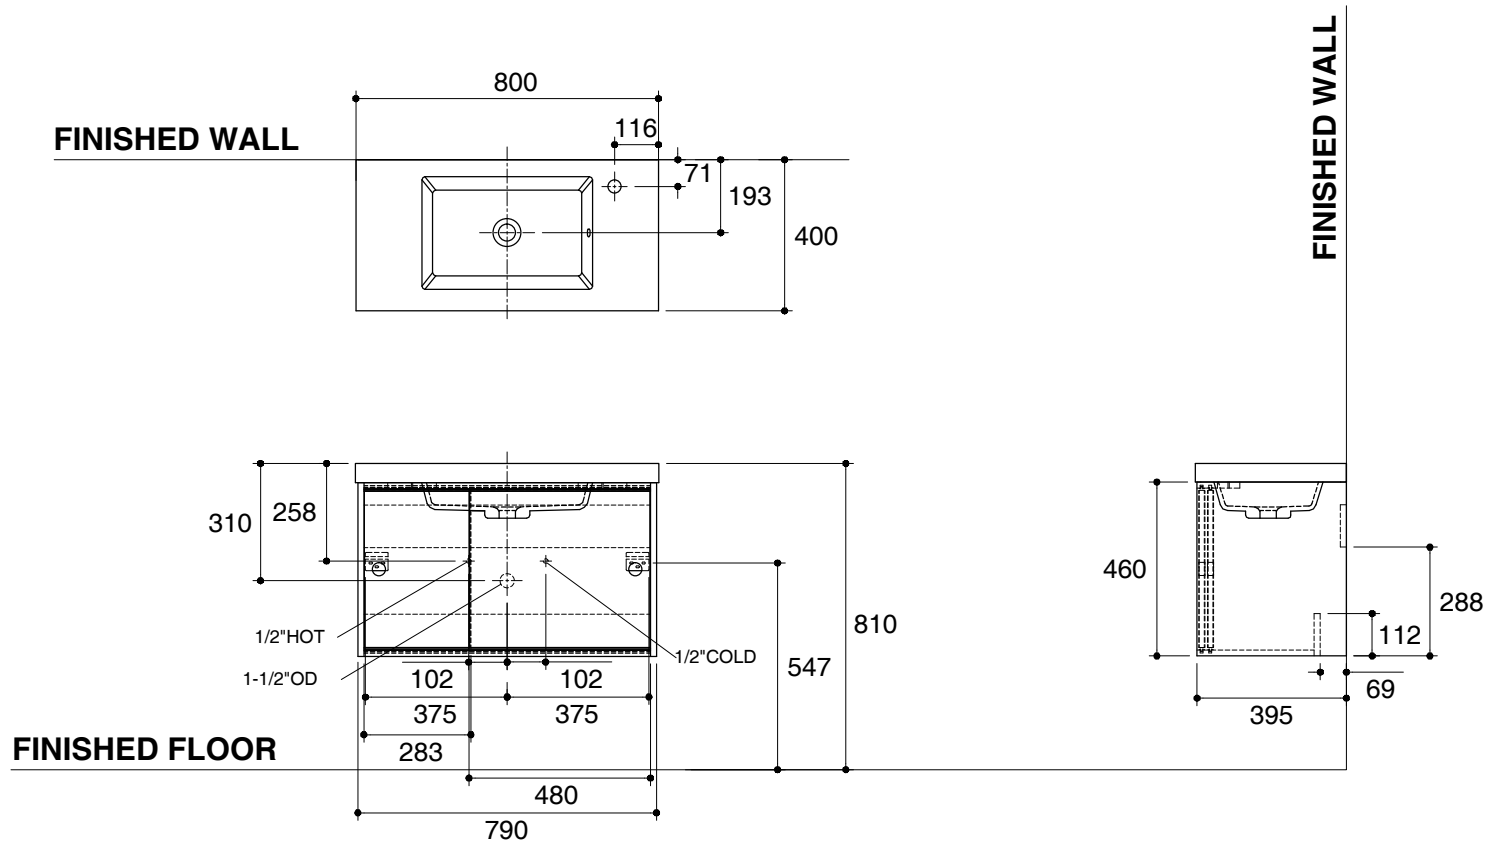

Dimensions are approximate.

Unit: mm

SKU	K-15227X-FZ
Name	SLIM
Description	800 MM.BASIN CABINET

KOHLER

*The recommended dimension for installation can be adjusted according to user preferences and layout.