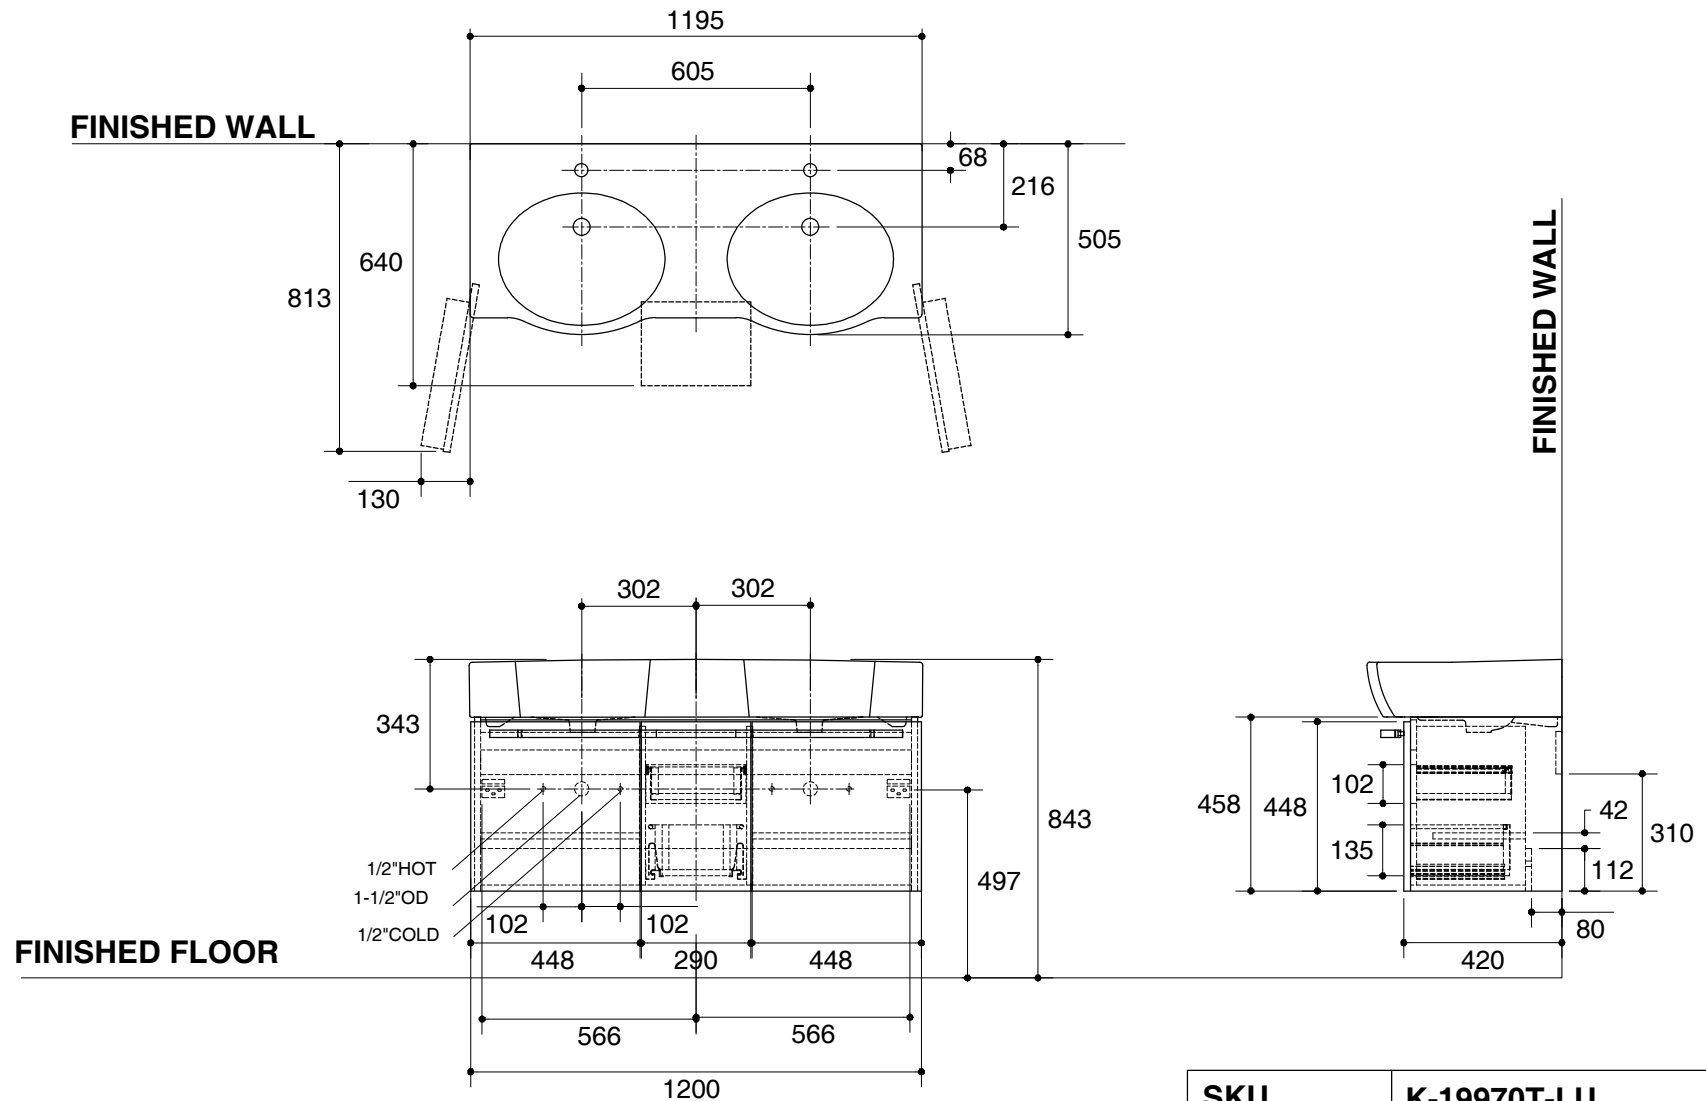

Dimensions are approximate.

Unit: mm

SKU	K-19970T-LU
Name	OVE
Description	BASIN CABINET

KOHLER

*The recommended dimension for installation can be adjusted according to user preferences and layout.