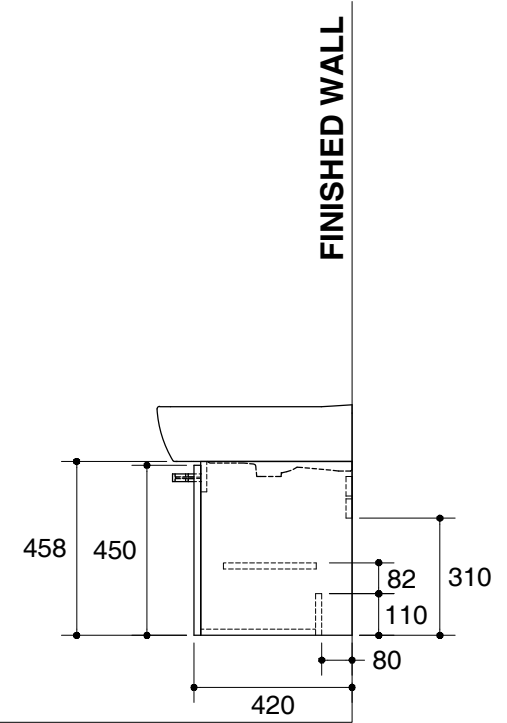

Dimensions are approximate.

Unit: mm

SKU	K-19969T-LU
Name	OVE
Description	900 MM. BASIN CABINET

KOHLER

*The recommended dimension for installation can be adjusted according to user preferences and layout.