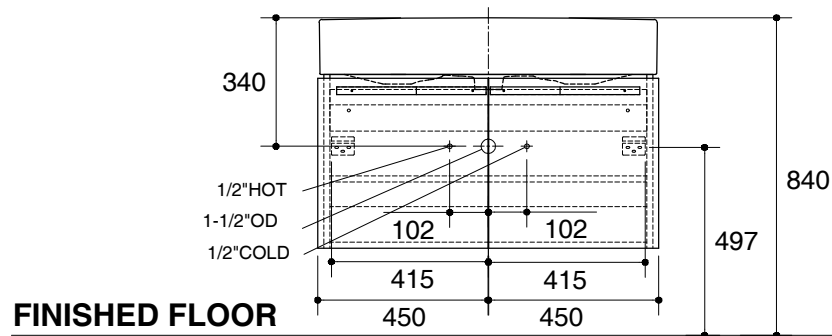

Dimensions are approximate.

Unit: mm

SKU	K-19969T-LU
Name	OVE
Description	900 MM. BASIN CABINET

KOHLER

*The recommended dimension for installation can be adjusted according to user preferences and layout.