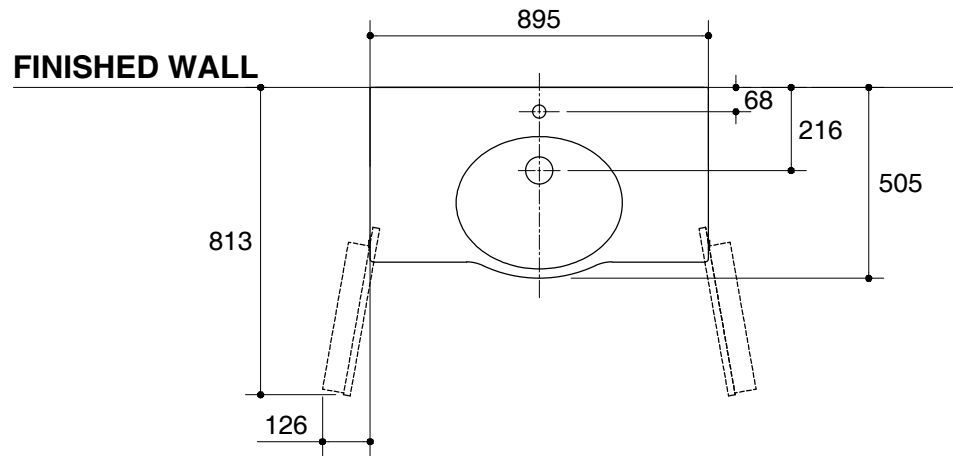

Dimensions are approximate.

Unit: mm

SKU	K-19969T-LU
Name	OVE
Description	900 MM. BASIN CABINET

KOHLER

*The recommended dimension for installation can be adjusted according to user preferences and layout.