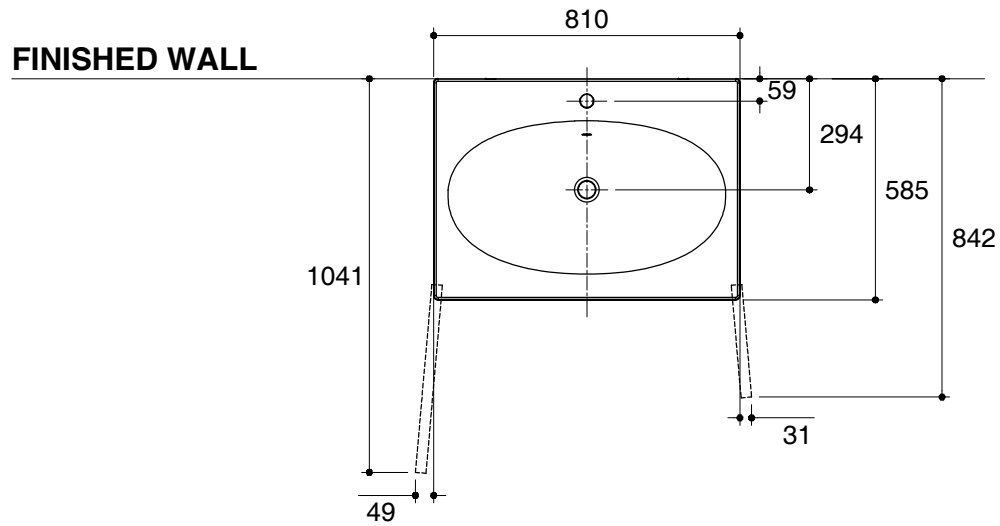

Dimensions are approximate.

Unit: mm

SKU	K-15050T-LU
Name	PARADOX
Description	800 MM. BASIN CABINET

*The recommended dimension for installation can be adjusted according to user preferences and layout.

KOHLER