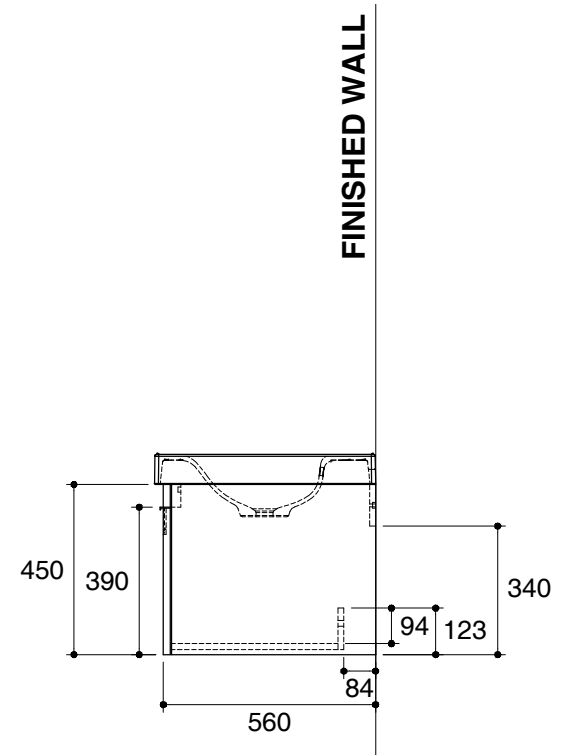

Dimensions are approximate.

Unit: mm

SKU	K-15050T-LU
Name	PARADOX
Description	800 MM. BASIN CABINET

*The recommended dimension for installation can be adjusted according to user preferences and layout.

KOHLER