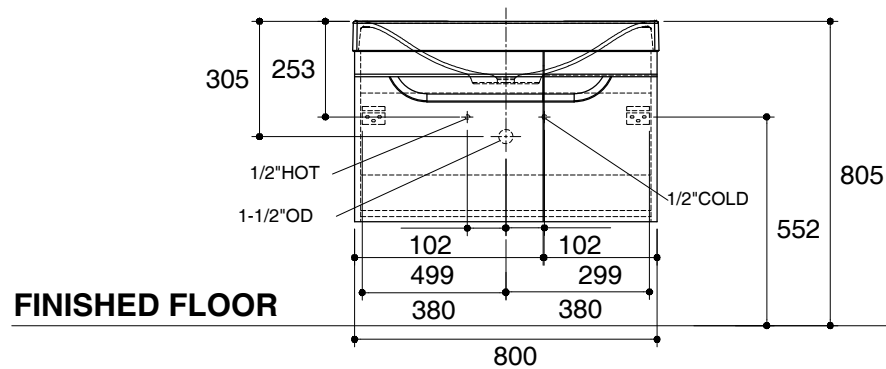

Dimensions are approximate.

Unit: mm

SKU	K-15050T-LU
Name	PARADOX
Description	800 MM. BASIN CABINET

*The recommended dimension for installation can be adjusted according to user preferences and layout.

KOHLER