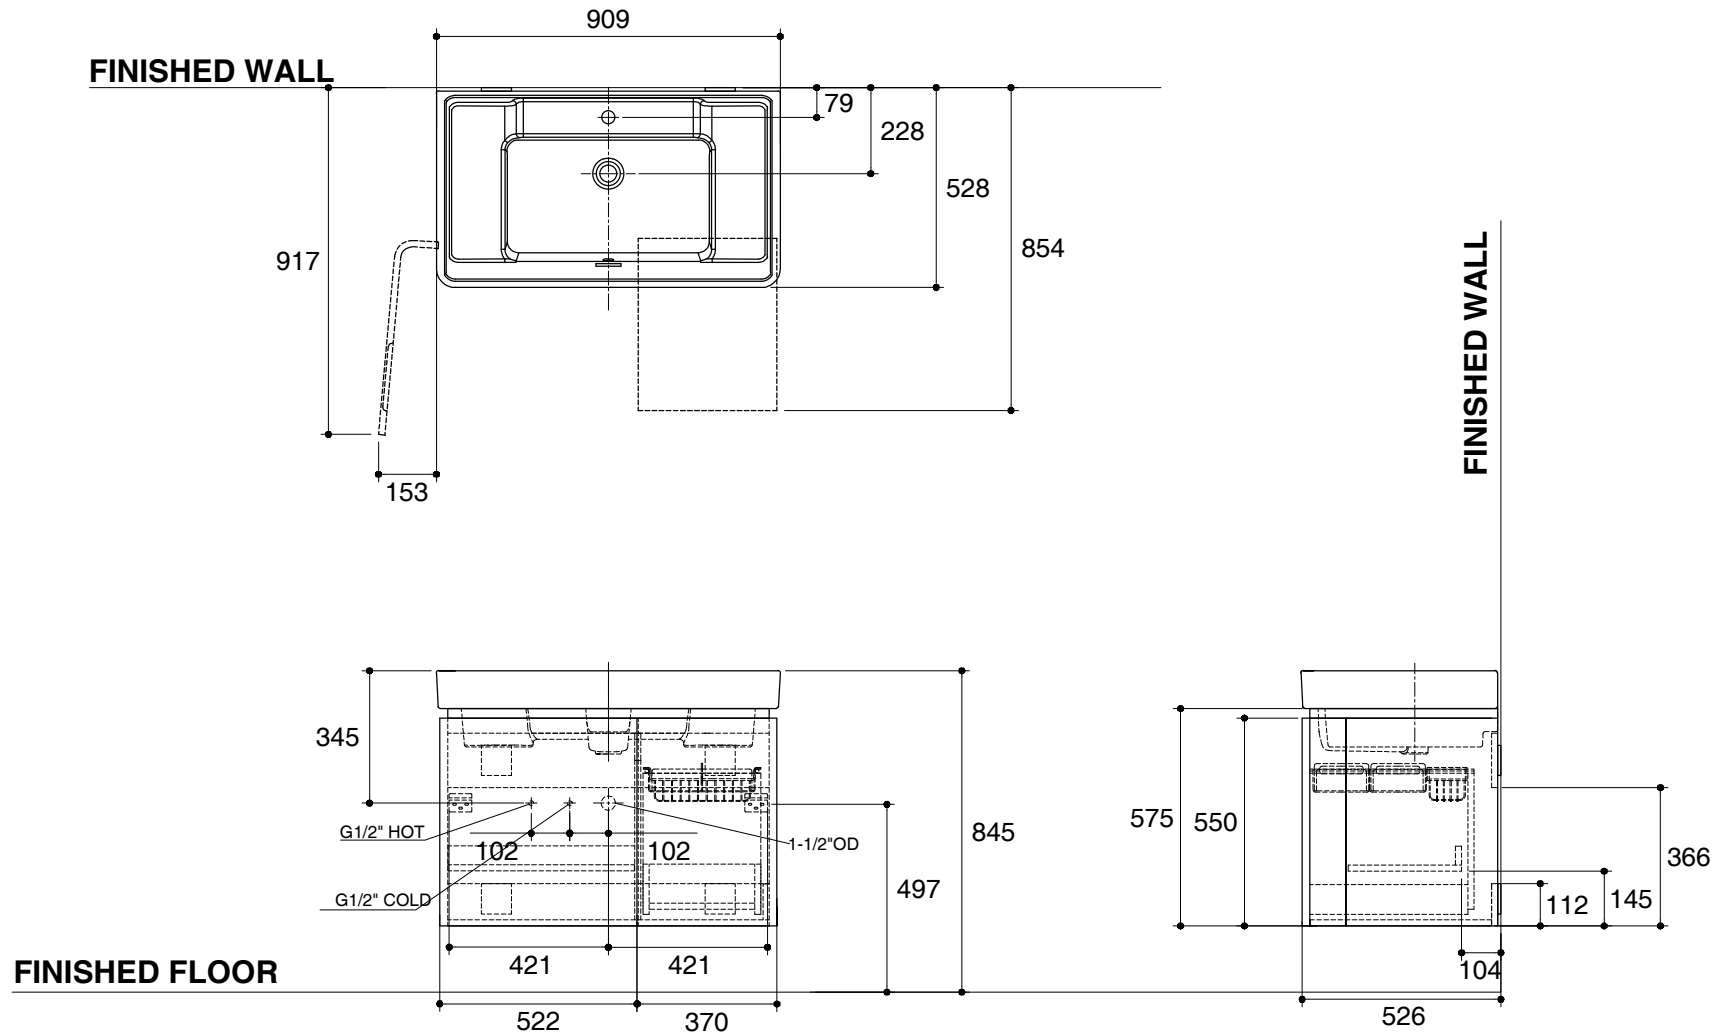

Dimensions are approximate.

Unit: mm

SKU	K-45764X-0
Name	ALEUTIAN
Description	900 MM. BASIN CABINET

KOHLER

*The recommended dimension for installation can be adjusted according to user preferences and layout.