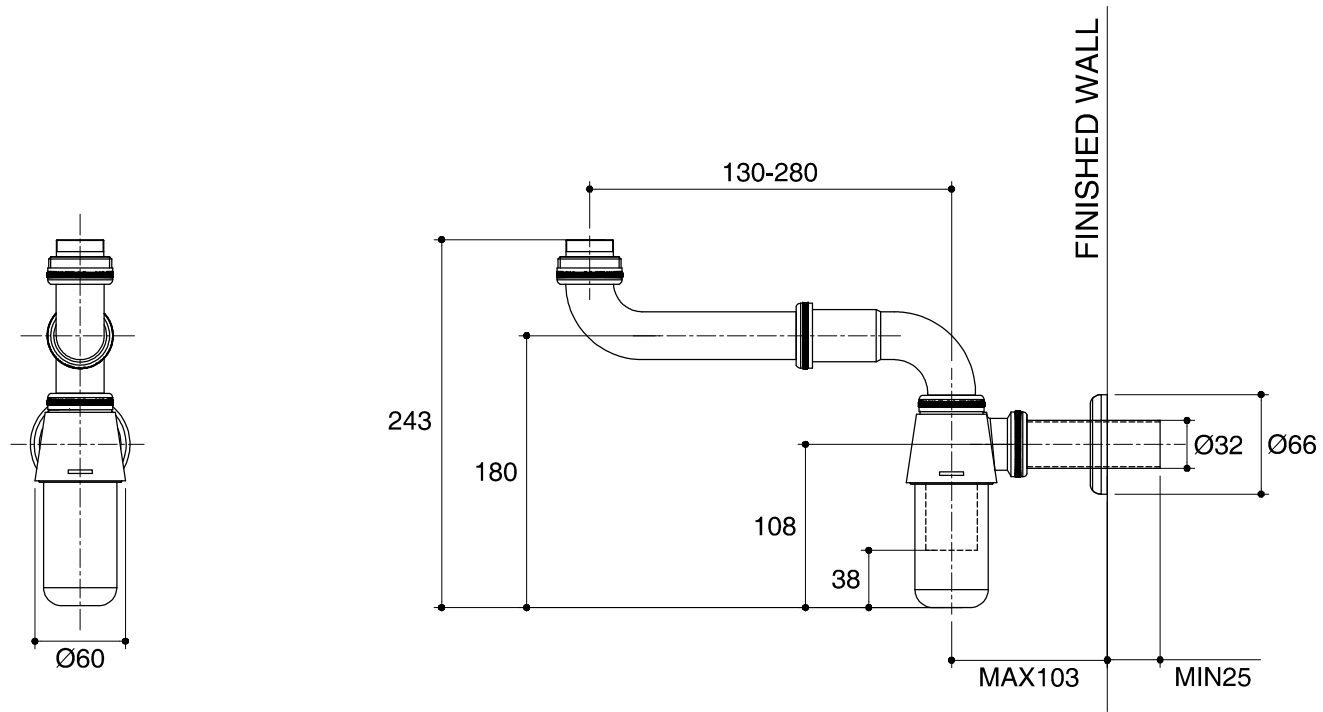

Dimensions are approximate.

Unit: mm

SKU	K-9362T-CP
Name	-
Description	WALL OUTLET TRAP WITHOUT DARIN
KOHLER	

*The recommended dimension for installation can be adjusted according to user preferences and layout.