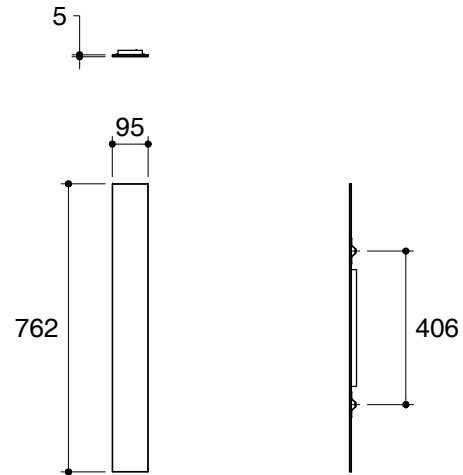

Dimensions are approximate.

Unit: mm

SKU	K-15514T-NA
Name	M MODULAR
Description	MIRROR CABINET SIDE KITS

*The recommended dimension for installation can be adjusted according to user preferences and layout.