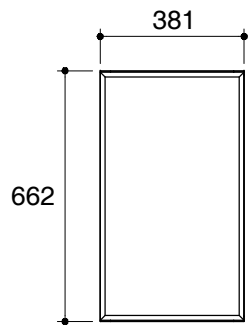

Dimensions are approximate.

Unit: mm

Rough Opening Dimensions

*The recommended dimension for installation can be adjusted according to user preferences and layout.

SKU	K-15030T-NA
Name	ELOSIS
Description	381 MM. MIRROR CABINET