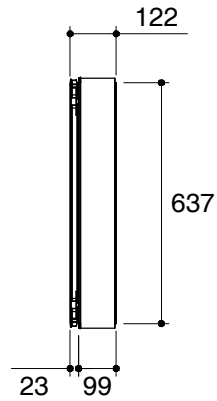

Dimensions are approximate.

Unit: mm

Rough Opening Dimensions

*The recommended dimension for installation can be adjusted according to user preferences and layout.

SKU	K-15030T-NA
Name	ELOSIS
Description	381 MM. MIRROR CABINET