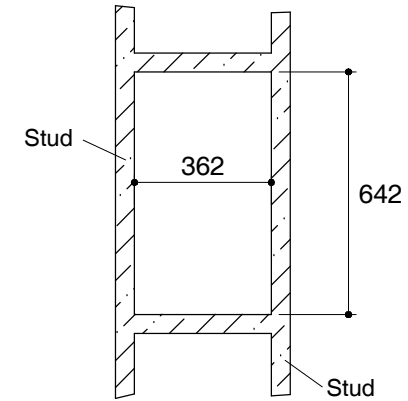

Dimensions are approximate.

Unit: mm

Rough Opening Dimensions

*The recommended dimension for installation can be adjusted according to user preferences and layout.

SKU	K-15030T-NA
Name	ELOSIS
Description	381 MM. MIRROR CABINET