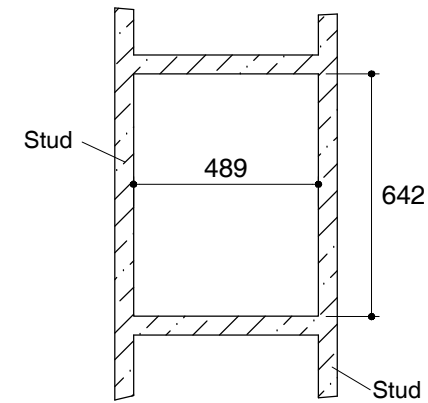

Dimensions are approximate.

Unit: mm

### Rough Opening Dimensions

SKU	K-15031T-NA
Name	ELOSIS
Description	508 MM. MIRROR CABINET

**KOHLER**

\*The recommended dimension for installation can be adjusted according to user preferences and layout.