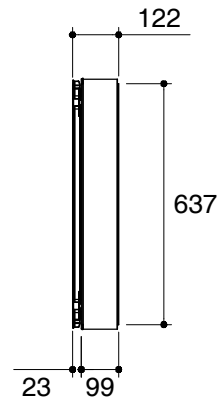

Dimensions are approximate.

Unit: mm

### Rough Opening Dimensions

SKU	K-15031T-NA
Name	ELOSIS
Description	508 MM. MIRROR CABINET

**KOHLER**

\*The recommended dimension for installation can be adjusted according to user preferences and layout.