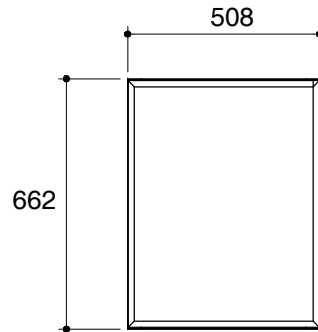

Dimensions are approximate.

Unit: mm

### Rough Opening Dimensions

SKU	K-15031T-NA
Name	ELOSIS
Description	508 MM. MIRROR CABINET

**KOHLER**

\*The recommended dimension for installation can be adjusted according to user preferences and layout.