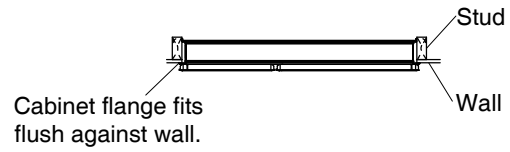

Dimensions are approximate.

Unit: mm

### Rough Opening Dimensions

SKU	K-15032T-NA
Name	ELOSIS
Description	635 MM. 2 PANEL MIRROR CABINET

\*The recommended dimension for installation can be adjusted according to user preferences and layout.