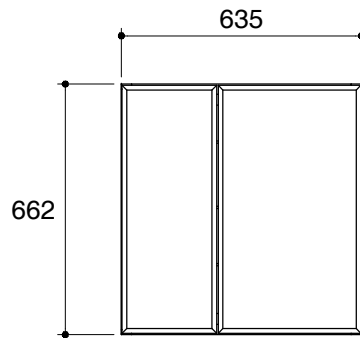

Dimensions are approximate.

Unit: mm

### Rough Opening Dimensions

SKU	K-15032T-NA
Name	ELOSIS
Description	635 MM. 2 PANEL MIRROR CABINET

\*The recommended dimension for installation can be adjusted according to user preferences and layout.