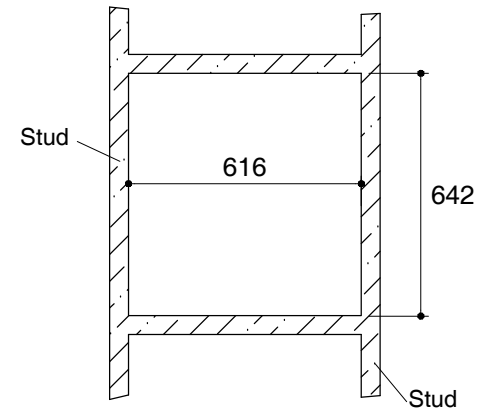

Dimensions are approximate.

Unit: mm

### Rough Opening Dimensions

SKU	K-15032T-NA
Name	ELOSIS
Description	635 MM. 2 PANEL MIRROR CABINET

\*The recommended dimension for installation can be adjusted according to user preferences and layout.