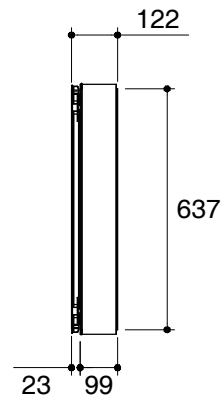

Dimensions are approximate.

Unit: mm

### Rough Opening Dimensions

SKU	K-15032T-NA
Name	ELOSIS
Description	635 MM. 2 PANEL MIRROR CABINET

\*The recommended dimension for installation can be adjusted according to user preferences and layout.