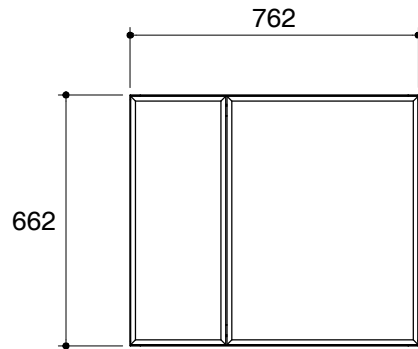

Dimensions are approximate.

Unit: mm

### Rough Opening Dimensions

\*The recommended dimension for installation can be adjusted according to user preferences and layout.

SKU	K-15033T-NA
Name	ELOSIS
Description	762 MM. 2 PANEL MIRROR CABINET