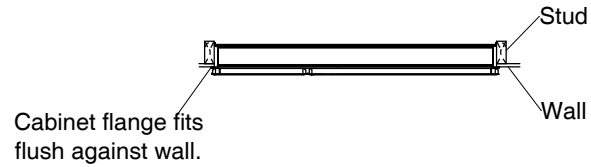

Dimensions are approximate.

Unit: mm

### Rough Opening Dimensions

\*The recommended dimension for installation can be adjusted according to user preferences and layout.

SKU	K-15033T-NA
Name	ELOSIS
Description	762 MM. 2 PANEL MIRROR CABINET