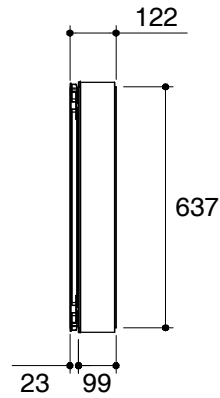

Dimensions are approximate.

Unit: mm

### Rough Opening Dimensions

\*The recommended dimension for installation can be adjusted according to user preferences and layout.

SKU	K-15033T-NA
Name	ELOSIS
Description	762 MM. 2 PANEL MIRROR CABINET