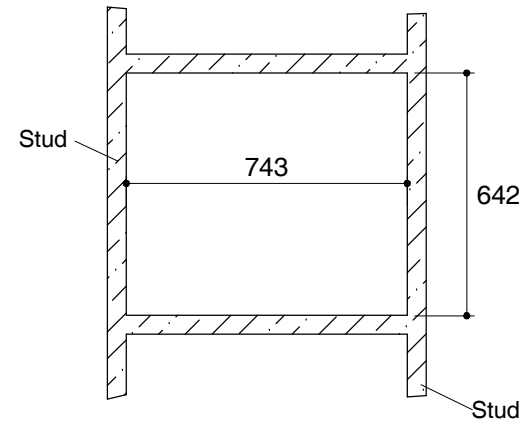

Dimensions are approximate.

Unit: mm

### Rough Opening Dimensions

\*The recommended dimension for installation can be adjusted according to user preferences and layout.

SKU	K-15033T-NA
Name	ELOSIS
Description	762 MM. 2 PANEL MIRROR CABINET