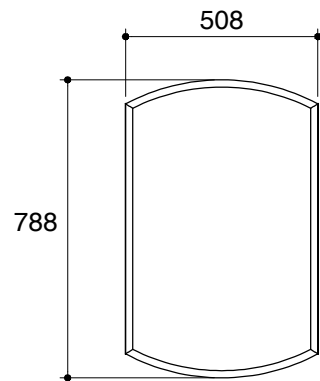

Dimensions are approximate.

Unit: mm

Rough Opening Dimensions

SKU	K-3073T-NA
Name	ARCHER
Description	MIRROR CABINET

*The recommended dimension for installation can be adjusted according to user preferences and layout.