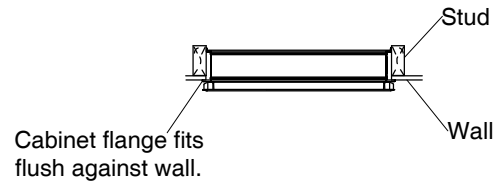

Dimensions are approximate.

Unit: mm

Rough Opening Dimensions

SKU	K-3073T-NA
Name	ARCHER
Description	MIRROR CABINET

*The recommended dimension for installation can be adjusted according to user preferences and layout.