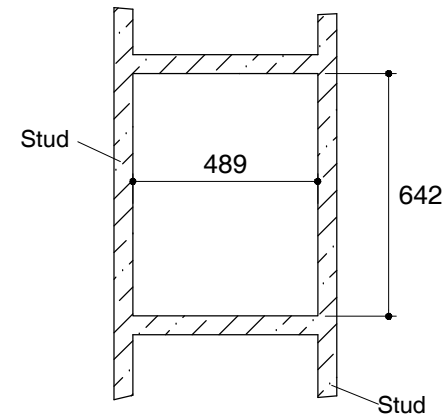

Dimensions are approximate.

Unit: mm

Rough Opening Dimensions

SKU	K-3073T-NA
Name	ARCHER
Description	MIRROR CABINET

*The recommended dimension for installation can be adjusted according to user preferences and layout.