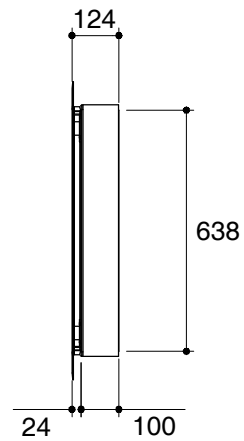

Dimensions are approximate.

Unit: mm

Rough Opening Dimensions

SKU	K-3073T-NA
Name	ARCHER
Description	MIRROR CABINET

*The recommended dimension for installation can be adjusted according to user preferences and layout.