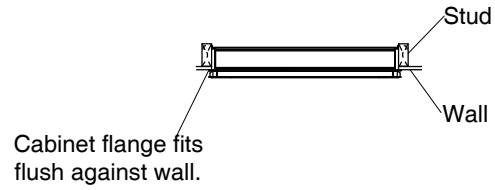

Dimensions are approximate.

Unit: mm

### Rough Opening Dimensions

\*The recommended dimension for installation can be adjusted according to user preferences and layout.

<b>SKU</b>	<b>K-15035T-NA</b>
<b>Name</b>	<b>DEVONSHIRE</b>
<b>Description</b>	<b>MIRROR CABINET</b>