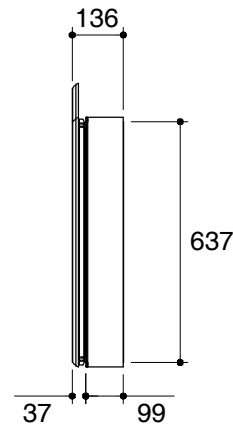

Dimensions are approximate.

Unit: mm

### Rough Opening Dimensions

\*The recommended dimension for installation can be adjusted according to user preferences and layout.

<b>SKU</b>	<b>K-15035T-NA</b>
<b>Name</b>	<b>DEVONSHIRE</b>
<b>Description</b>	<b>MIRROR CABINET</b>