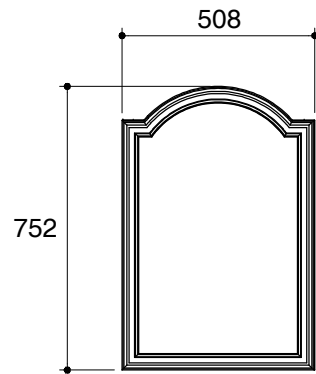

Dimensions are approximate.

Unit: mm

### Rough Opening Dimensions

\*The recommended dimension for installation can be adjusted according to user preferences and layout.

<b>SKU</b>	<b>K-15035T-NA</b>
<b>Name</b>	<b>DEVONSHIRE</b>
<b>Description</b>	<b>MIRROR CABINET</b>