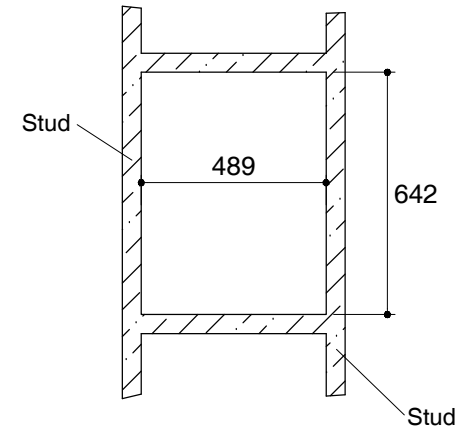

Dimensions are approximate.

Unit: mm

### Rough Opening Dimensions

\*The recommended dimension for installation can be adjusted according to user preferences and layout.

<b>SKU</b>	<b>K-15035T-NA</b>
<b>Name</b>	<b>DEVONSHIRE</b>
<b>Description</b>	<b>MIRROR CABINET</b>