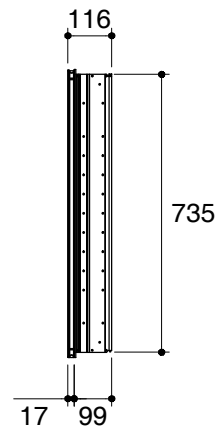

Dimensions are approximate.

Unit: mm

Rough Opening Dimensions

SKU	K-15511T-NA
Name	M MODULAR
Description	MIRROR CABINET

*The recommended dimension for installation can be adjusted according to user preferences and layout.