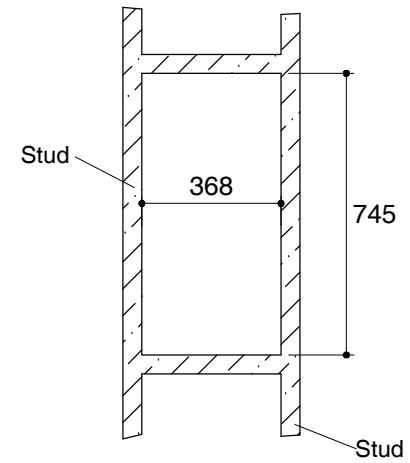

Dimensions are approximate.

Unit: mm

Rough Opening Dimensions

SKU	K-15511T-NA
Name	M MODULAR
Description	MIRROR CABINET

*The recommended dimension for installation can be adjusted according to user preferences and layout.