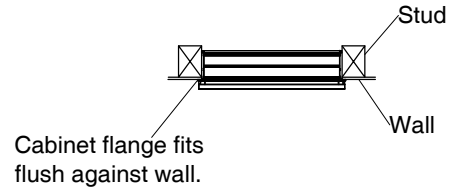

Dimensions are approximate.

Unit: mm

Rough Opening Dimensions

SKU	K-15511T-NA
Name	M MODULAR
Description	MIRROR CABINET

*The recommended dimension for installation can be adjusted according to user preferences and layout.