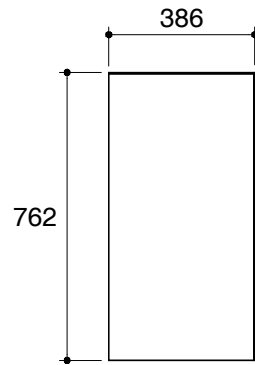

Dimensions are approximate.

Unit: mm

Rough Opening Dimensions

SKU	K-15511T-NA
Name	M MODULAR
Description	MIRROR CABINET

*The recommended dimension for installation can be adjusted according to user preferences and layout.