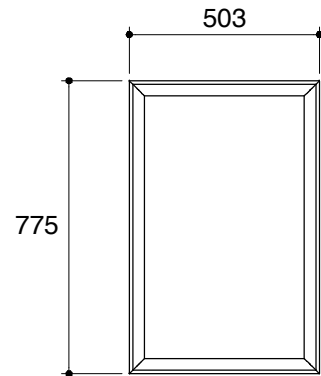

Dimensions are approximate.

Unit: mm

Rough Opening Dimensions

SKU	K-13241T-GH
Name	PL
Description	CLASSIC GOLD WOOD FRAME MIRROR CABINET

*The recommended dimension for installation can be adjusted according to user preferences and layout.