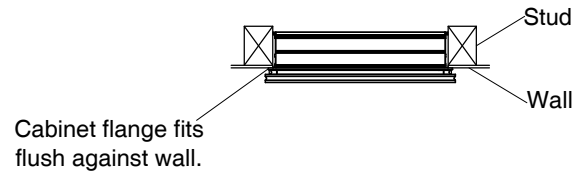

Dimensions are approximate.

Unit: mm

Rough Opening Dimensions

SKU	K-13241T-GH
Name	PL
Description	CLASSIC GOLD WOOD FRAME MIRROR CABINET

*The recommended dimension for installation can be adjusted according to user preferences and layout.