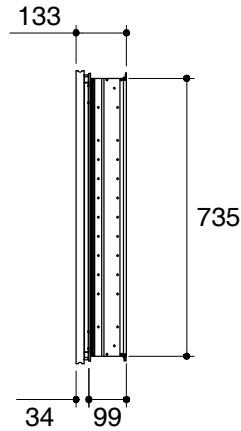

Dimensions are approximate.

Unit: mm

Rough Opening Dimensions

SKU	K-13241T-GH
Name	PL
Description	CLASSIC GOLD WOOD FRAME MIRROR CABINET

*The recommended dimension for installation can be adjusted according to user preferences and layout.