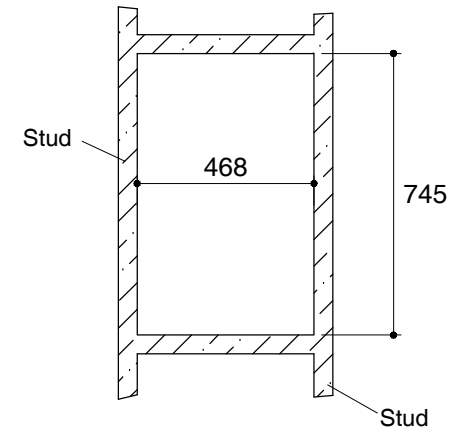

Dimensions are approximate.

Unit: mm

Rough Opening Dimensions

SKU	K-13241T-GH
Name	PL
Description	CLASSIC GOLD WOOD FRAME MIRROR CABINET

*The recommended dimension for installation can be adjusted according to user preferences and layout.