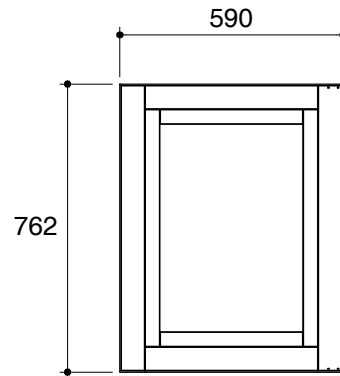

Dimensions are approximate.

Unit: mm

Top View

Rough Opening Dimensions

SKU	K-13232T-D-GY
Name	CANDRE
Description	MIRROR CABINET

*The recommended dimension for installation can be adjusted according to user preferences and layout.