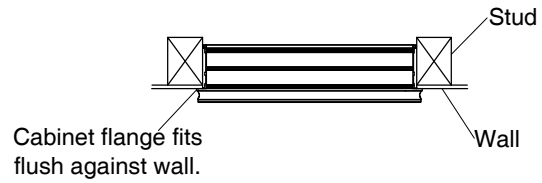

Dimensions are approximate.

Unit: mm

Top View

Rough Opening Dimensions

SKU	K-13232T-D-GY
Name	CANDRE
Description	MIRROR CABINET

*The recommended dimension for installation can be adjusted according to user preferences and layout.