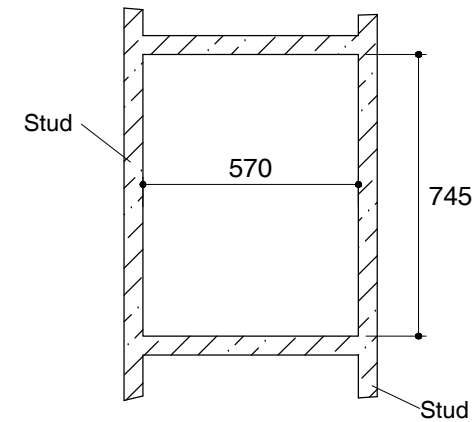

Dimensions are approximate.

Unit: mm

Top View

Rough Opening Dimensions

SKU	K-13232T-D-GY
Name	CANDRE
Description	MIRROR CABINET

*The recommended dimension for installation can be adjusted according to user preferences and layout.