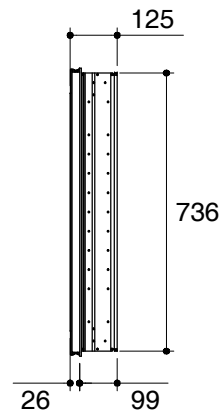

Dimensions are approximate.

Unit: mm

Top View

Rough Opening Dimensions

SKU	K-13232T-D-GY
Name	CANDRE
Description	MIRROR CABINET

*The recommended dimension for installation can be adjusted according to user preferences and layout.