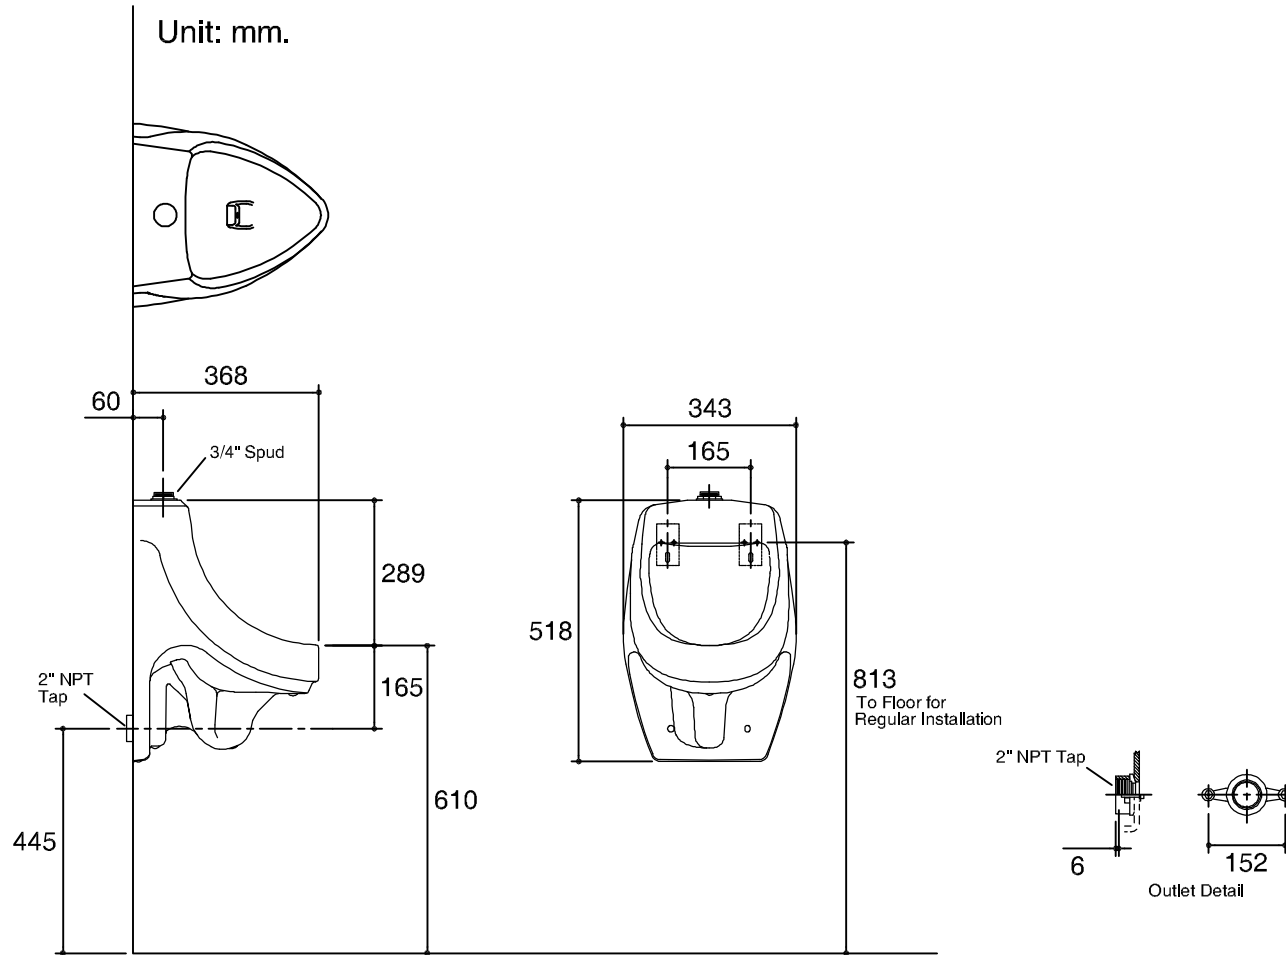

Dimensions are approximate.

Unit: mm.

813  
To Floor for  
Regular Installation

SKU	K-5016X-ET-0
Name	DEXTER URINAL, TOP
Description	Urinal

\* The recommended dimension for installation can be adjusted according to user preferences and layout.