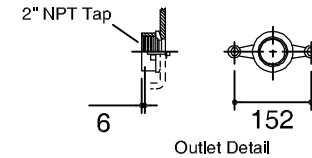

Dimensions are approximate.

Unit: mm.

813  
To Floor for  
Regular Installation

SKU	K-5016X-ET-0
Name	DEXTER URINAL, TOP
Description	Urinal

\* The recommended dimension for installation can be adjusted according to user preferences and layout.