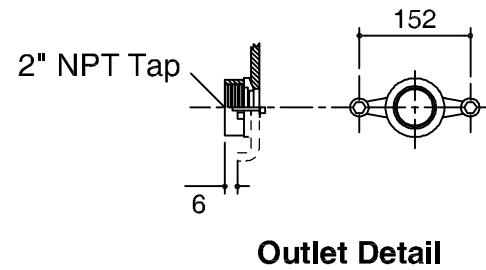

Dimensions are approximate.
Unit: mm.

* The recommended dimension for installation can be adjusted according to user preferences and layout.

SKU	K-4904X-ER
Name	BARDON ECO URINAL, REAR
Description	Urinal