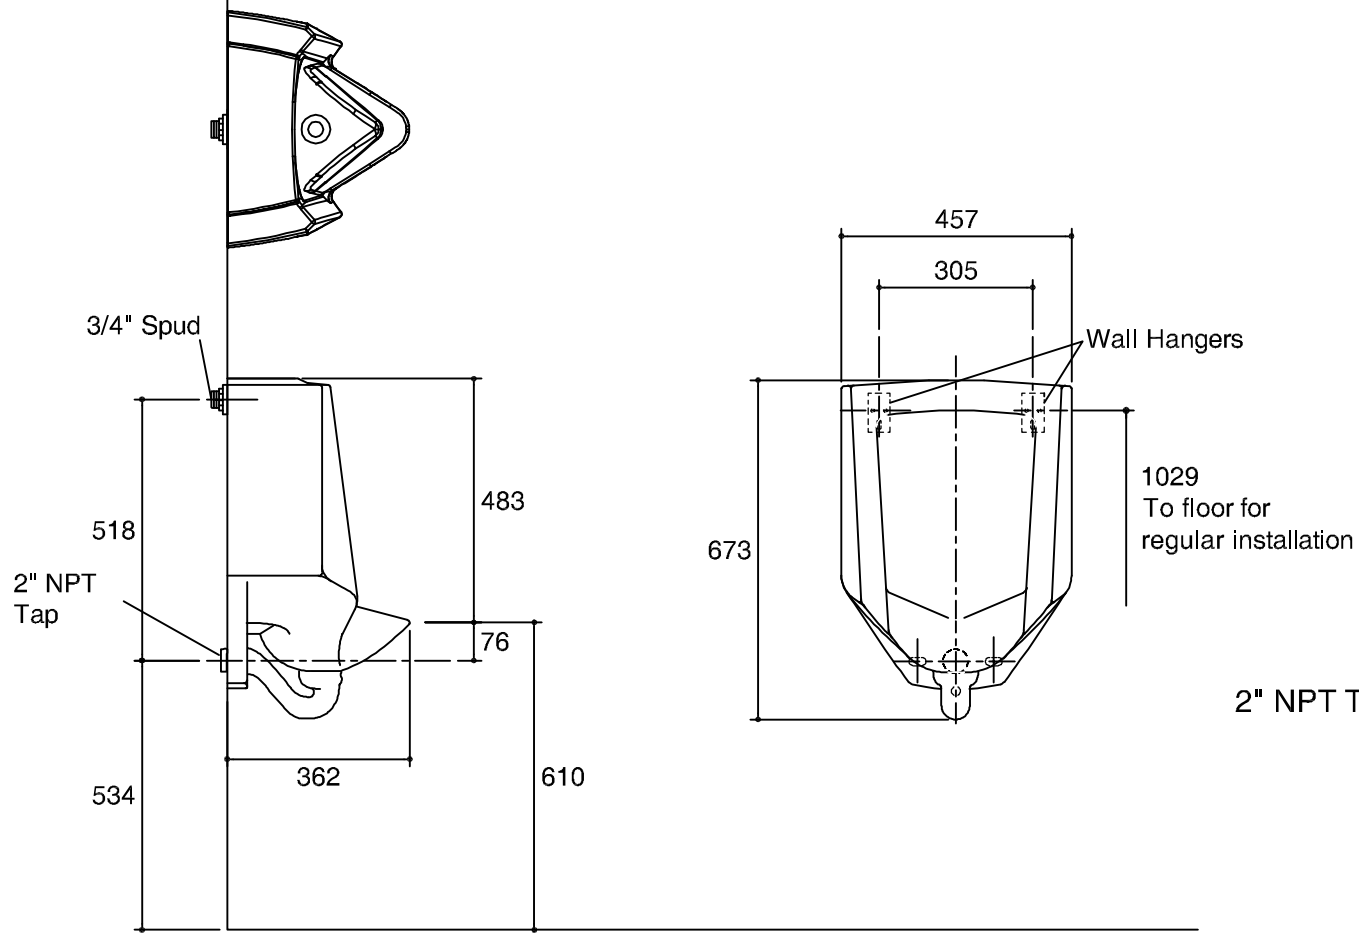

Dimensions are approximate.
Unit: mm.

* The recommended dimension for installation can be adjusted according to user preferences and layout.

SKU	K-4904X-ER
Name	BARDON ECO URINAL, REAR
Description	Urinal