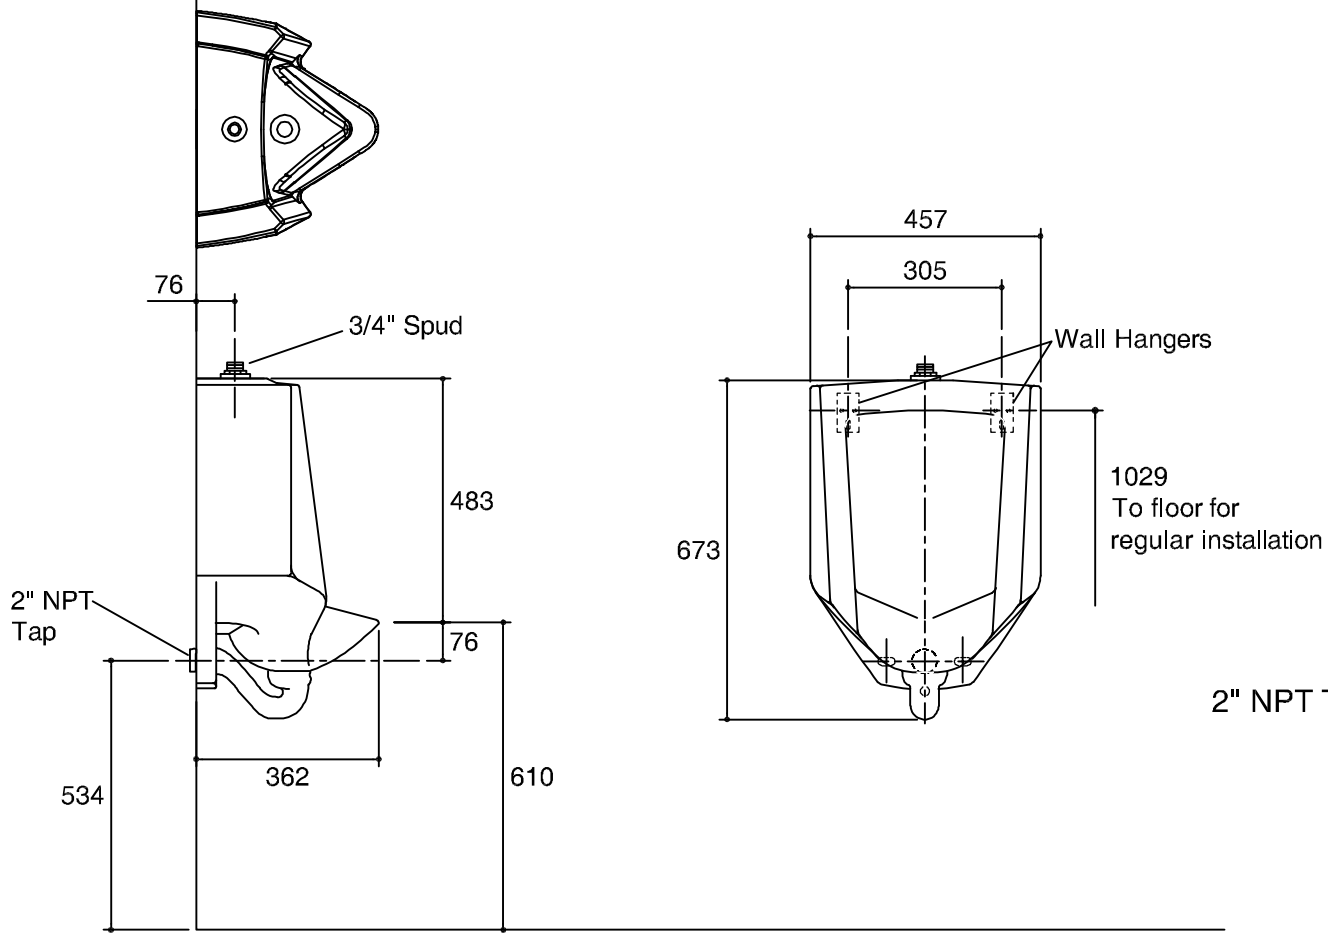

Dimensions are approximate.
Unit: mm.

SKU	K-4904X-ET
Name	BARDON ECO URINAL, TOP
Description	Urinal

KOHLER

* The recommended dimension for installation can be adjusted according to user preferences and layout.