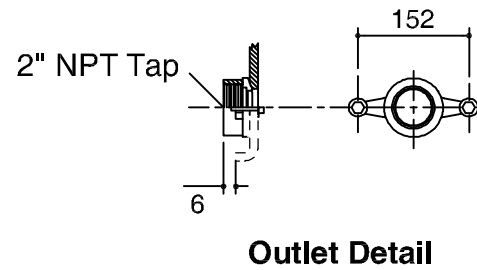

Dimensions are approximate.
Unit: mm.

SKU	K-4904X-ET
Name	BARDON ECO URINAL, TOP
Description	Urinal

KOHLER

* The recommended dimension for installation can be adjusted according to user preferences and layout.