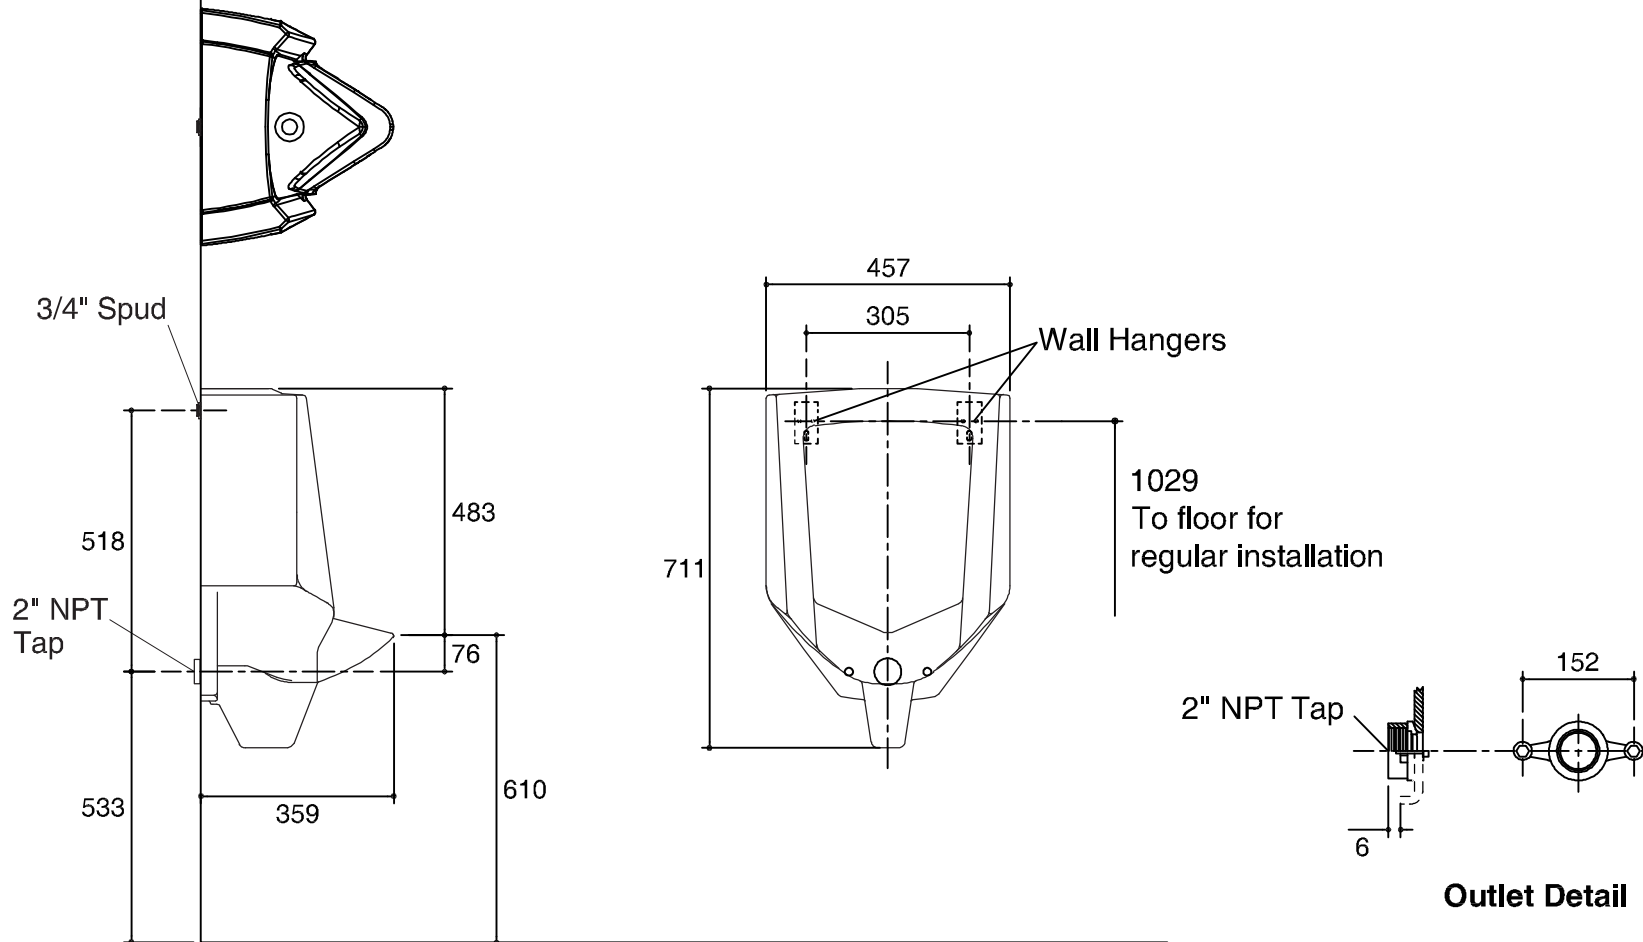

Dimensions are approximate.

Unit: mm.

* The recommended dimension for installation can be adjusted according to user preferences and layout.

SKU	K-4960X-ER
Name	BARDON
Description	Urinal

KOHLER