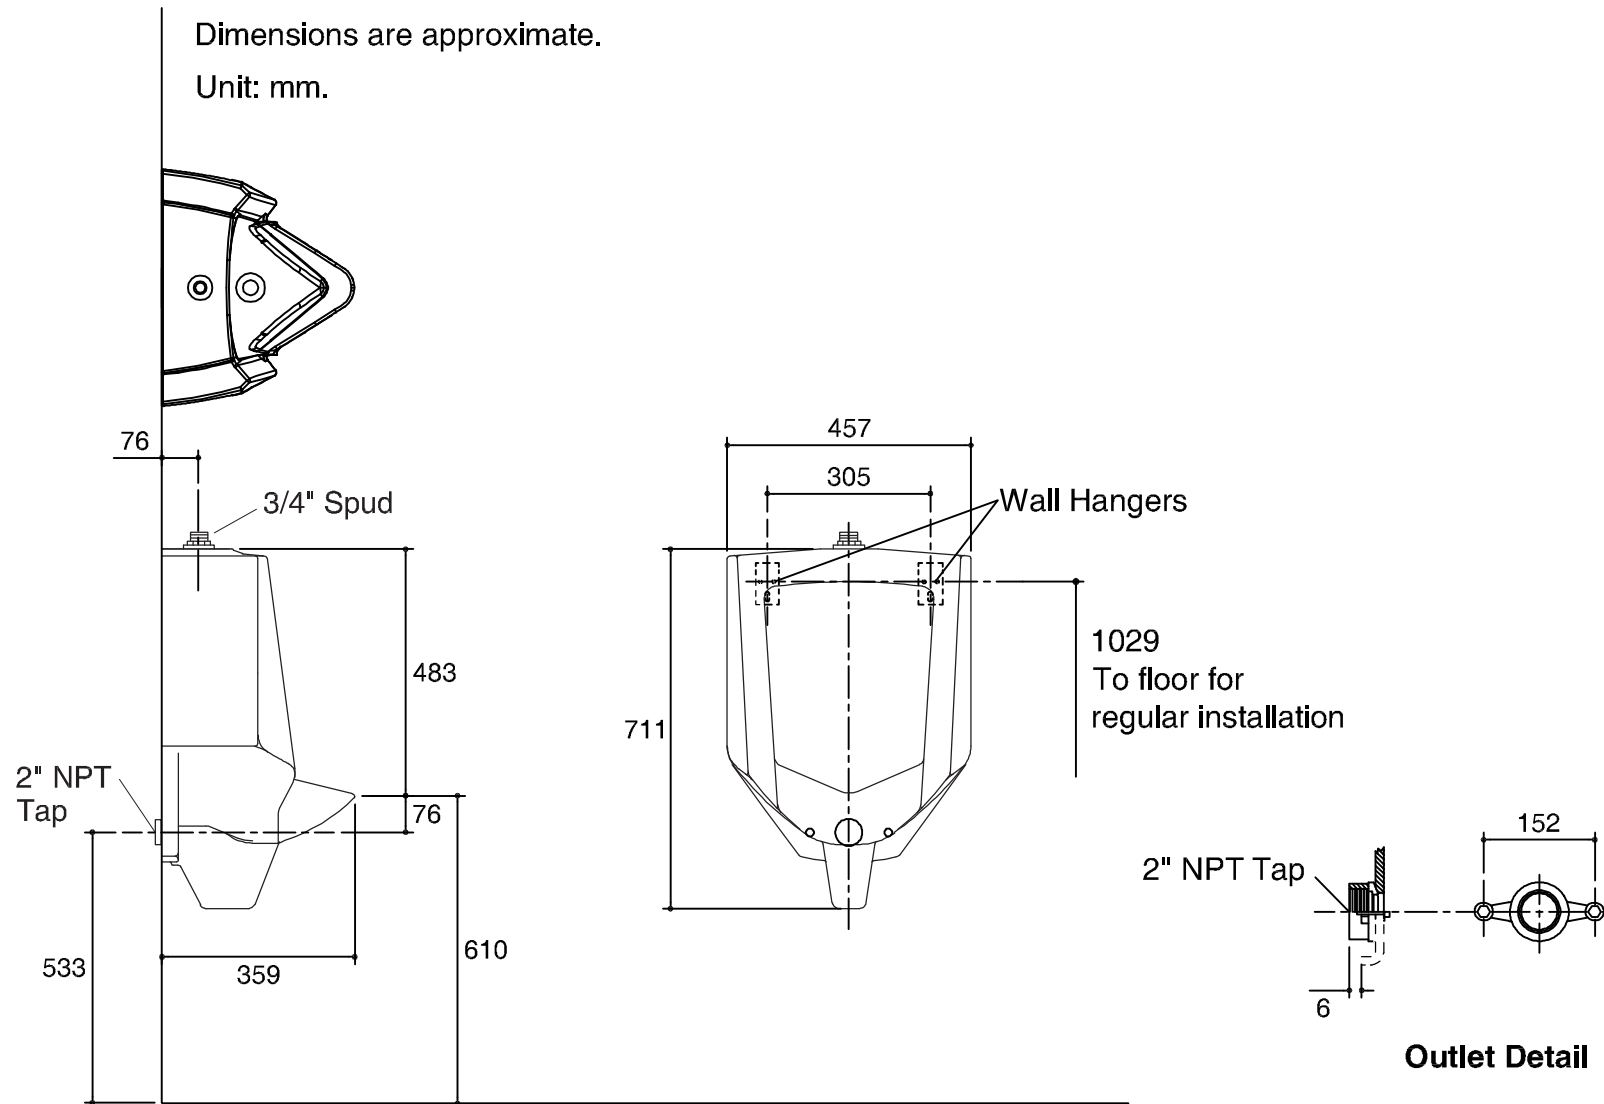

Dimensions are approximate.  
Unit: mm.

SKU	K-4960X-ET
Name	BARDON
Description	Urinal

\* The recommended dimension for installation can be adjusted according to user preferences and layout.