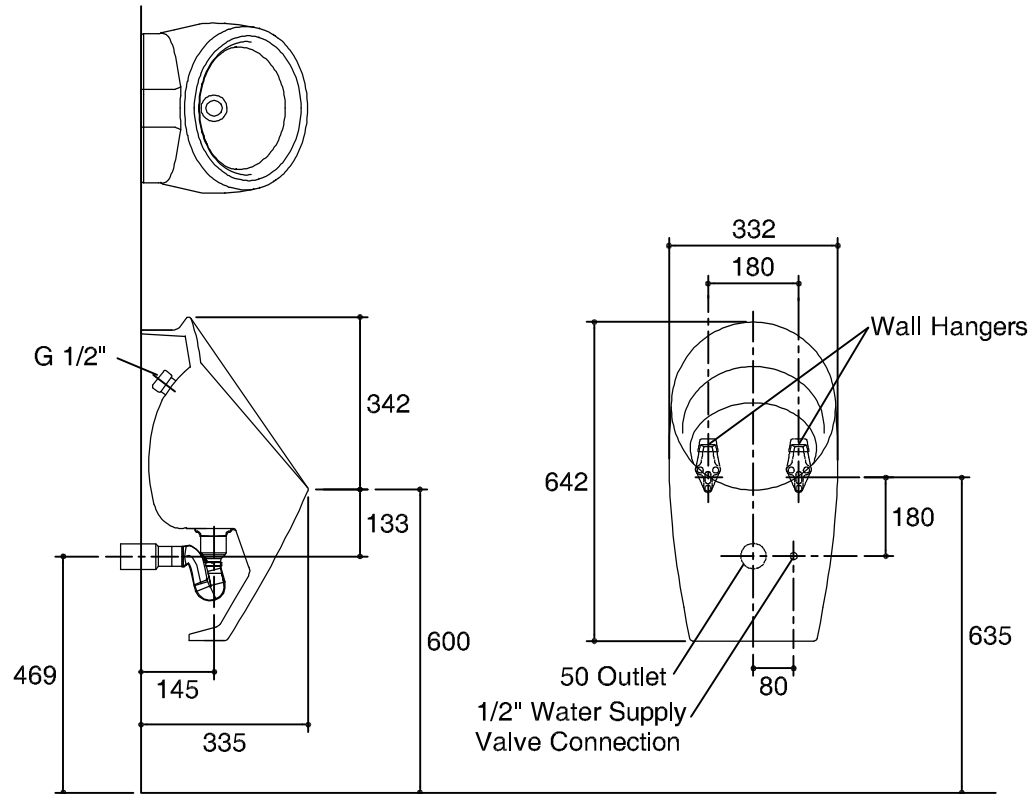

Dimensions are approximate.

Unit: mm.

SKU	K-18645X-Y-0
Name	PATIO ECO
Description	Urinal

\* The recommended dimension for installation can be adjusted according to user preferences and layout.

**KOHLER**