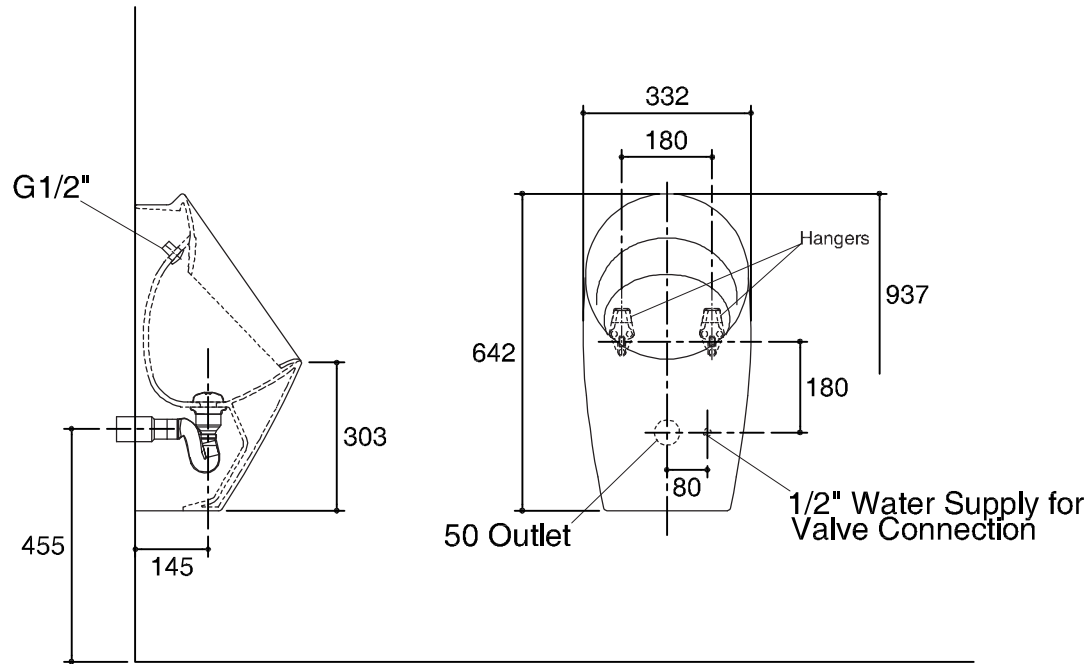

Dimensions are approximate.

Unit: mm.

SKU	K-18645X-M
Name	PATIO
Description	Urinal

KOHLER

* The recommended dimension for installation can be adjusted according to user preferences and layout.