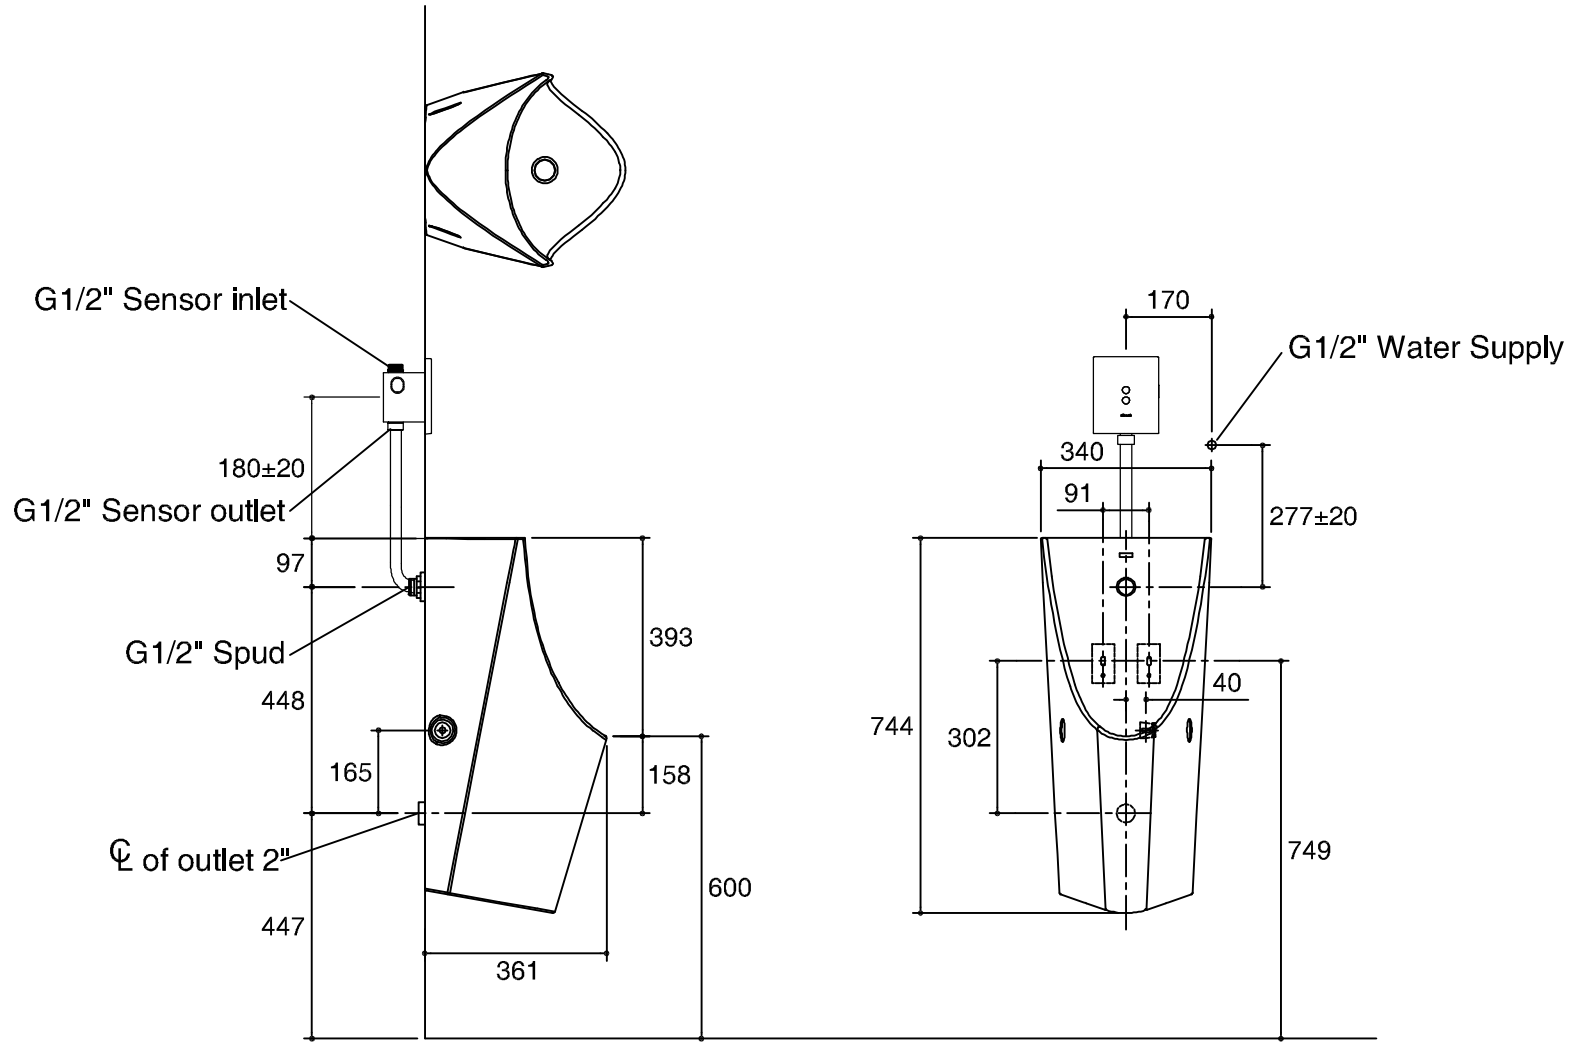

Dimensions are approximate.

Unit: mm.

* The recommended dimension for installation can be adjusted according to user preferences and layout.

SKU	K-5777X-ER-0
Name	STRUKTURA WALL HUNG
Description	Urinal

KOHLER