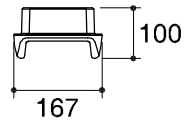

Dimensions are approximate.

Unit: mm.

SKU	K-8738X-0
Name	TISSUE HOLDER
Description	BATHROOM ACCESSORIES

* The recommended dimension for installation can be adjusted according to user preferences and layout.