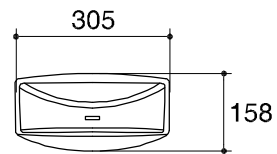

Dimensions are approximate.

Unit: mm.

SKU	K-8737X-0
Name	SOAP DISH (LARGE)
Description	BATHROOM ACCESSORIES

* The recommended dimension for installation can be adjusted according to user preferences and layout.