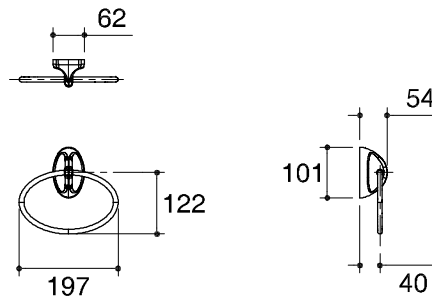

Dimensions are approximate.

Unit: mm.

<b>SKU</b>	<b>K-8726X-0</b>
<b>Name</b>	<b>TOWEL RING</b>
<b>Description</b>	<b>BATHROOM ACCESSORIES</b>

\* The recommended dimension for installation can be adjusted according to user preferences and layout.