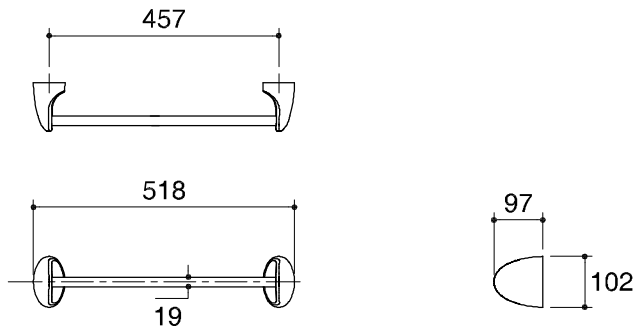

Dimensions are approximate.

Unit: mm.

SKU	K-8724X-0
Name	18" TOWEL BAR
Description	BATHROOM ACCESSORIES

* The recommended dimension for installation can be adjusted according to user preferences and layout.