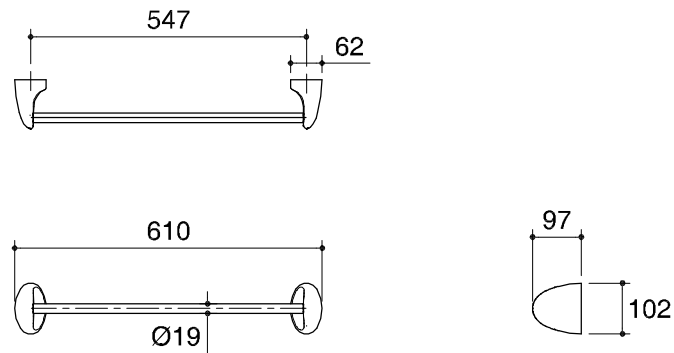

Dimensions are approximate.

Unit: mm.

SKU	K-8725X-0
Name	24" TOWEL BAR
Description	BATHROOM ACCESSORIES

KOHLER

* The recommended dimension for installation can be adjusted according to user preferences and layout.