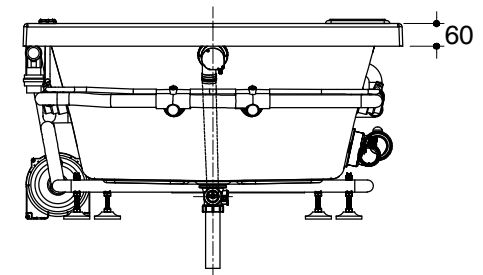

Dimensions are approximate.

Unit: mm

Recommended Faucet Area

Pump(Blower Motor)
Control Access
W500xH450

Customer Interface Access Panel
W500 x H450

SKU	K-97260X-G1-0
Name	PATIO
Description	1700 DUAL SYSTEM BATH LEFT ELECTRONIC KEYPAD

KOHLER

*The recommended dimension for installation can be adjusted according to user preferences and layout.