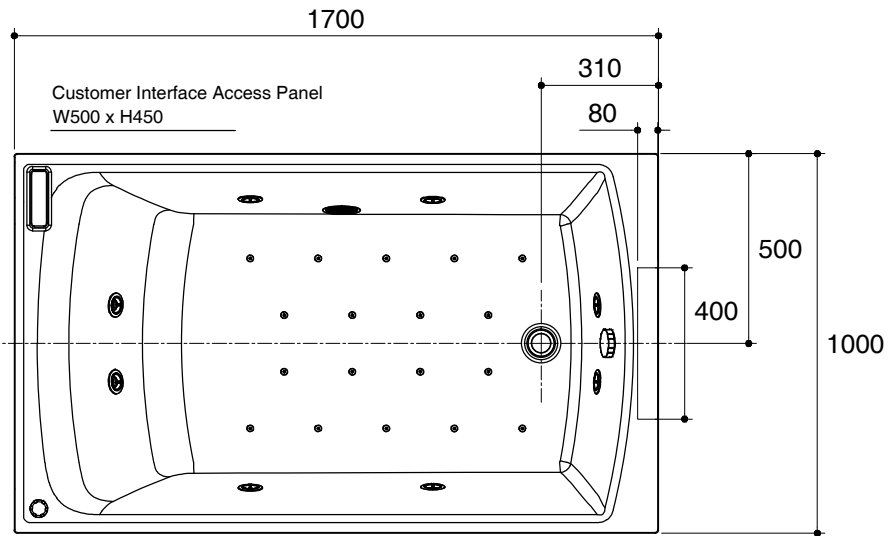

Dimensions are approximate.

Unit: mm

Recommended Faucet Area

Pump(Blower Motor)
Control Access
W500xH450

Customer Interface Access Panel
W500 x H450

SKU	K-97260X-G1-0
Name	PATIO
Description	1700 DUAL SYSTEM BATH LEFT ELECTRONIC KEYPAD

KOHLER

*The recommended dimension for installation can be adjusted according to user preferences and layout.