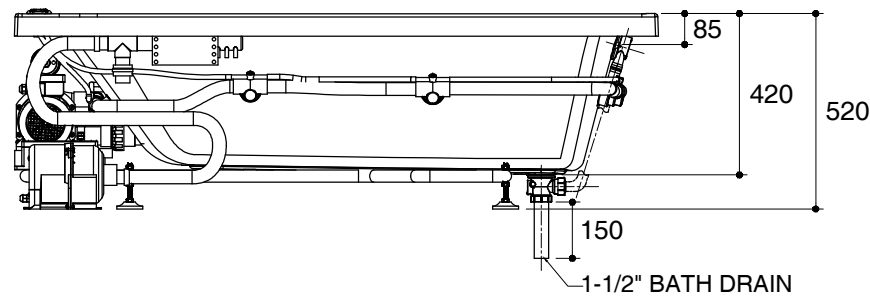

Dimensions are approximate.

Unit: mm

Recommended Faucet Area

Pump(Blower Motor)
Control Access
W500xH450

Customer Interface Access Panel
W500 x H450

SKU	K-97260X-G1-0
Name	PATIO
Description	1700 DUAL SYSTEM BATH LEFT ELECTRONIC KEYPAD

KOHLER

*The recommended dimension for installation can be adjusted according to user preferences and layout.