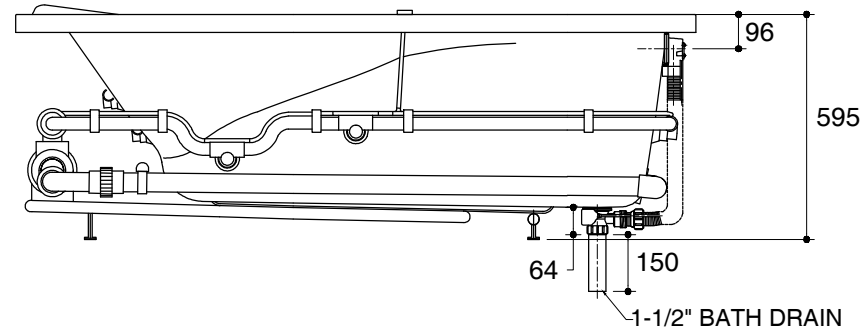

Dimensions are approximate.

Unit: mm

Pump(Blower Motor)
Control Access
W500xH450

SKU	K-18748X-0
Name	EVORA
Description	1800 DUAL SYSTEM BATH

KOHLER

*The recommended dimension for installation can be adjusted according to user preferences and layout.