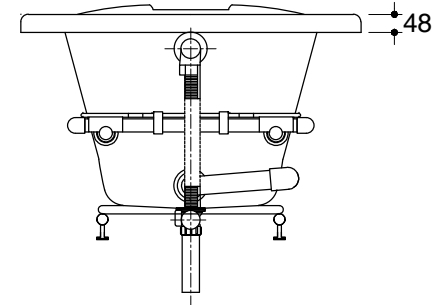

Dimensions are approximate.

Unit: mm

Pump(Blower Motor)
Control Access
W500xH450

SKU	K-18748X-0
Name	EVORA
Description	1800 DUAL SYSTEM BATH

KOHLER

*The recommended dimension for installation can be adjusted according to user preferences and layout.