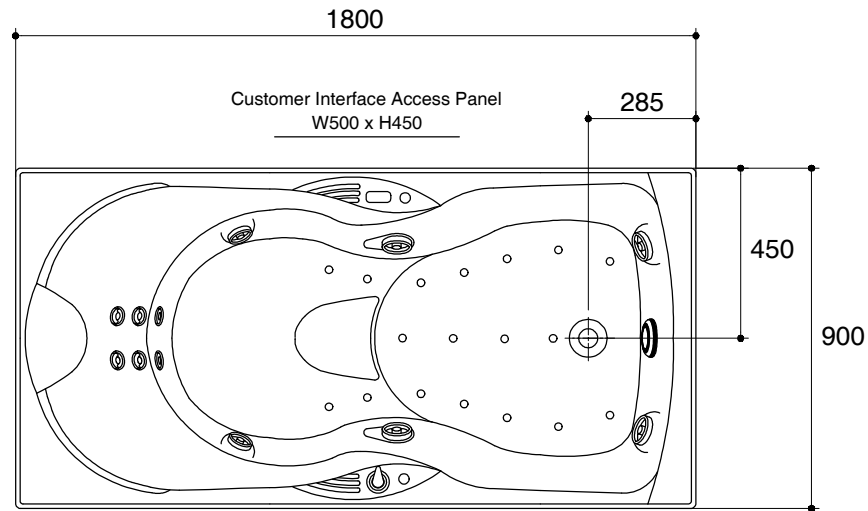

Dimensions are approximate.

Unit: mm

Pump(Blower Motor)
Control Access
W500xH450

SKU	K-18748X-0
Name	EVORA
Description	1800 DUAL SYSTEM BATH

KOHLER

*The recommended dimension for installation can be adjusted according to user preferences and layout.