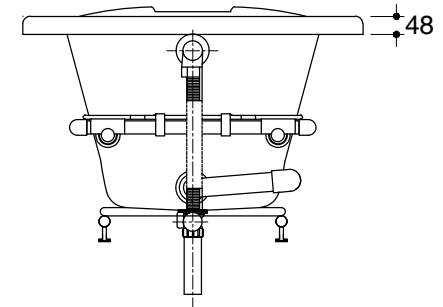

Dimensions are approximate.

Unit: mm

Pump(Blower Motor)
Control Access
W500xH450

SKU	K-18748X-W03-0
Name	EVORA
Description	1800 DUAL SYSTEM BATH

KOHLER

*The recommended dimension for installation can be adjusted according to user preferences and layout.