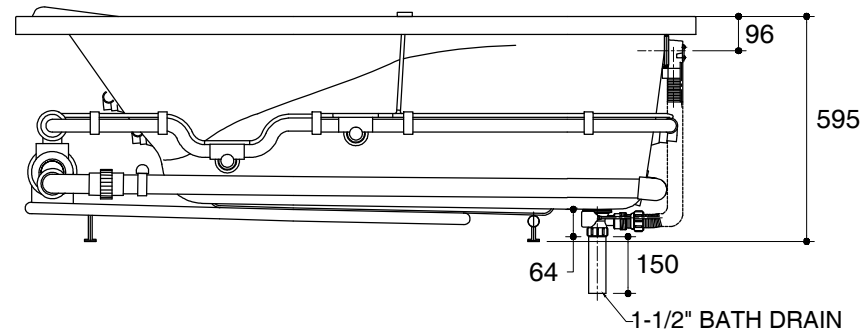

Dimensions are approximate.

Unit: mm

Pump(Blower Motor)
Control Access
W500xH450

SKU	K-18748X-W03-0
Name	EVORA
Description	1800 DUAL SYSTEM BATH

KOHLER

*The recommended dimension for installation can be adjusted according to user preferences and layout.