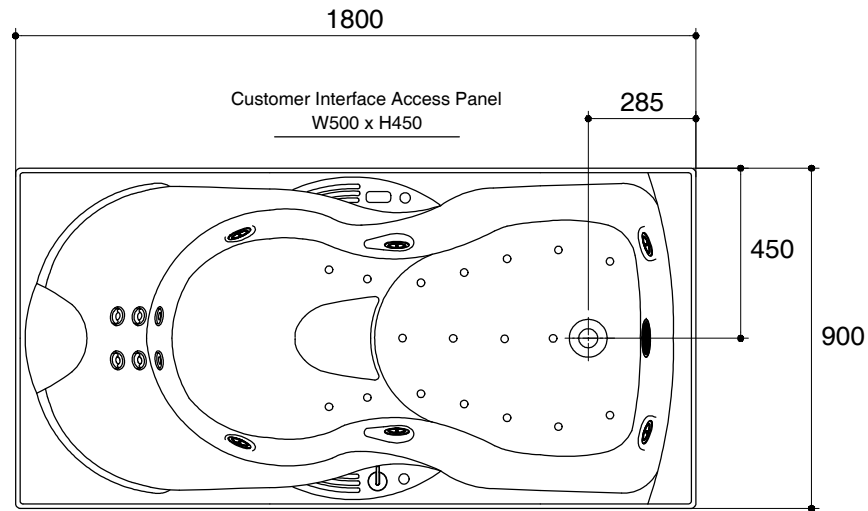

Dimensions are approximate.

Unit: mm

Pump(Blower Motor)
Control Access
W500xH450

SKU	K-18748X-W03-0
Name	EVORA
Description	1800 DUAL SYSTEM BATH

KOHLER

*The recommended dimension for installation can be adjusted according to user preferences and layout.