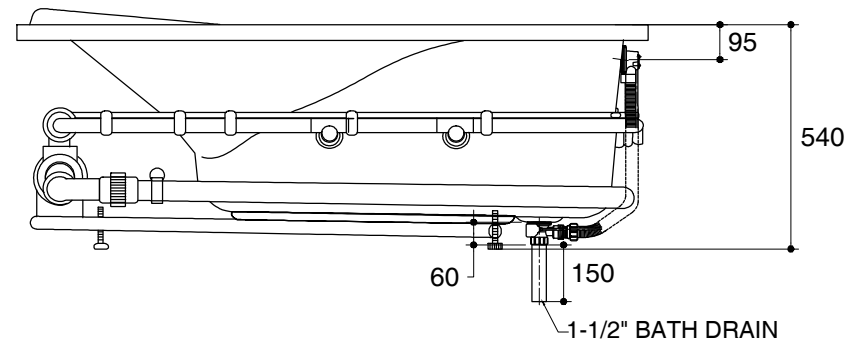

Dimensions are approximate.

Unit: mm

Customer Interface Access Panel
W500 x H450

Pump(Blower Motor)
Control Access
W500xH450

1-1/2" BATH DRAIN

SKU	K-11221X-W03-0
Name	STUDIO
Description	WHIRLPOOL BATH

KOHLER

*The recommended dimension for installation can be adjusted according to user preferences and layout.