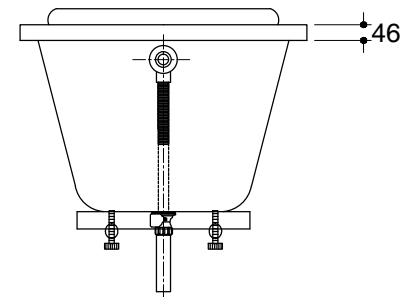

Dimensions are approximate.

Unit: mm

Customer Interface Access Panel
W500 x H450

Pump(Blower Motor)
Control Access
W500xH450

1-1/2" BATH DRAIN

SKU	K-11221X-W03-0
Name	STUDIO
Description	WHIRLPOOL BATH

KOHLER

*The recommended dimension for installation can be adjusted according to user preferences and layout.