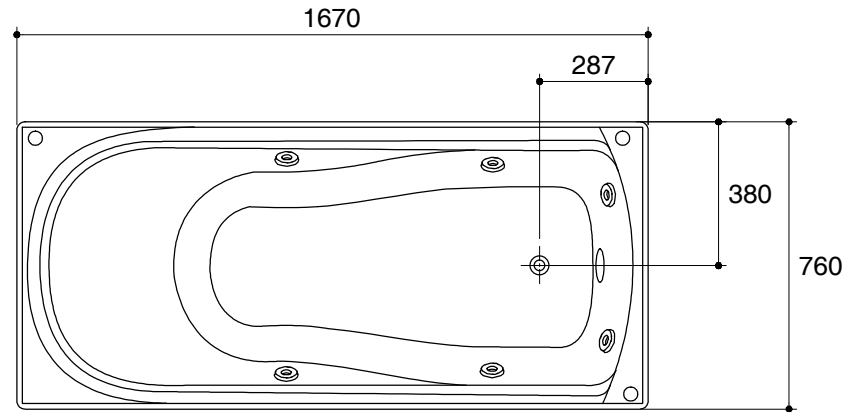

Dimensions are approximate.

Unit: mm

Customer Interface Access Panel
W500 x H450

Pump(Blower Motor)
Control Access
W500xH450

1-1/2" BATH DRAIN

SKU	K-11221X-W03-0
Name	STUDIO
Description	WHIRLPOOL BATH

KOHLER

*The recommended dimension for installation can be adjusted according to user preferences and layout.