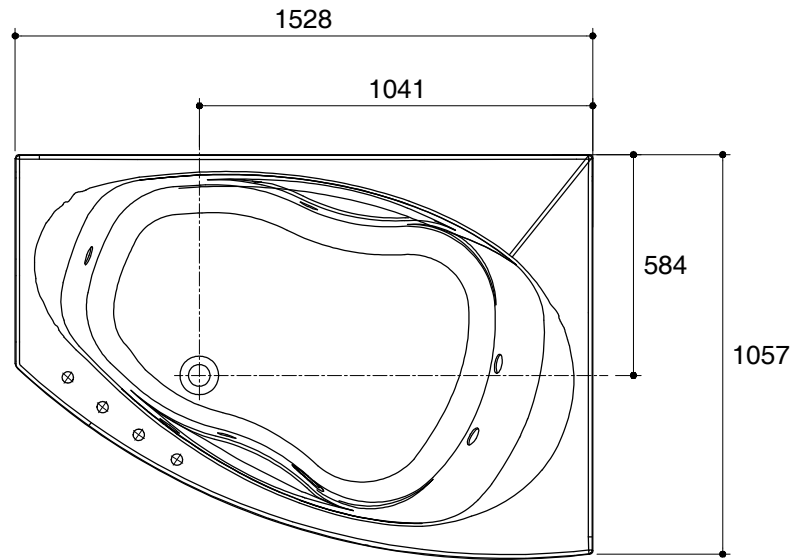

Dimensions are approximate.

Unit: mm

SKU	K-1774X-Z-0
Name	SYMBIO
Description	WHIRLPOOL BATH RIGHT CORNER

KOHLER

*The recommended dimension for installation can be adjusted according to user preferences and layout.