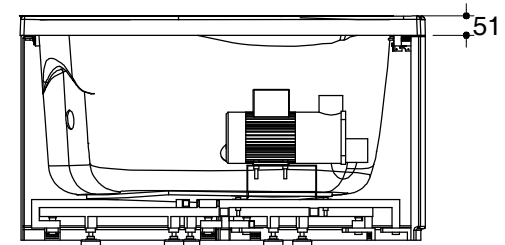

Dimensions are approximate.

Unit: mm

SKU	K-1774X-Z-0
Name	SYMBIO
Description	WHIRLPOOL BATH RIGHT CORNER

KOHLER

*The recommended dimension for installation can be adjusted according to user preferences and layout.