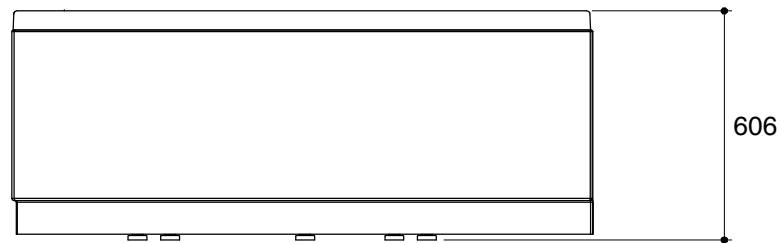

Dimensions are approximate.

Unit: mm

SKU	K-1774X-Z-0
Name	SYMBIO
Description	WHIRLPOOL BATH RIGHT CORNER

KOHLER

*The recommended dimension for installation can be adjusted according to user preferences and layout.