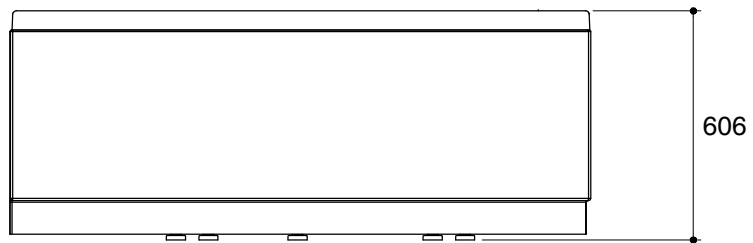

Dimensions are approximate.

Unit: mm

SKU	K-1773X-Z-0
Name	SYMBIO
Description	WHIRLPOOL BATH LEFT CORNER

KOHLER

*The recommended dimension for installation can be adjusted according to user preferences and layout.