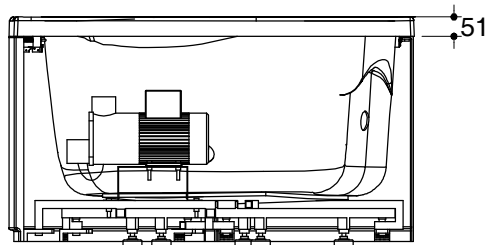

Dimensions are approximate.

Unit: mm

SKU	K-1773X-Z-0
Name	SYMBIO
Description	WHIRLPOOL BATH LEFT CORNER

KOHLER

*The recommended dimension for installation can be adjusted according to user preferences and layout.