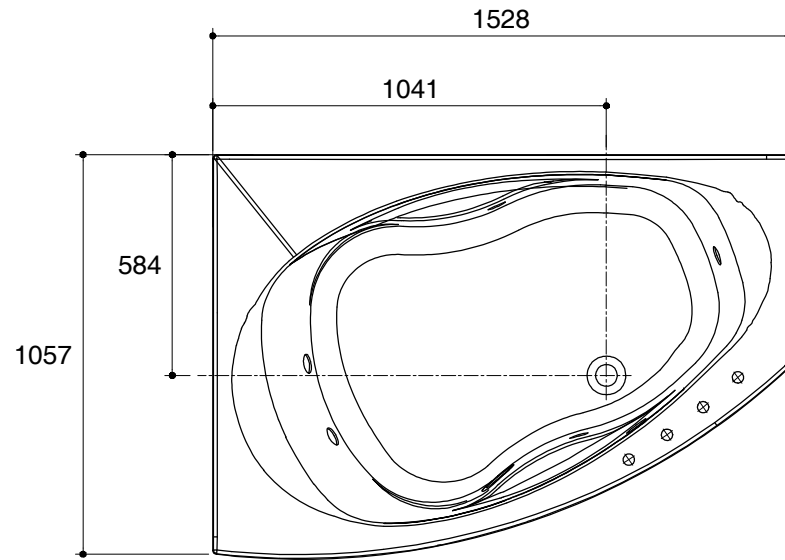

Dimensions are approximate.

Unit: mm

SKU	K-1773X-Z-0
Name	SYMBIO
Description	WHIRLPOOL BATH LEFT CORNER

KOHLER

*The recommended dimension for installation can be adjusted according to user preferences and layout.